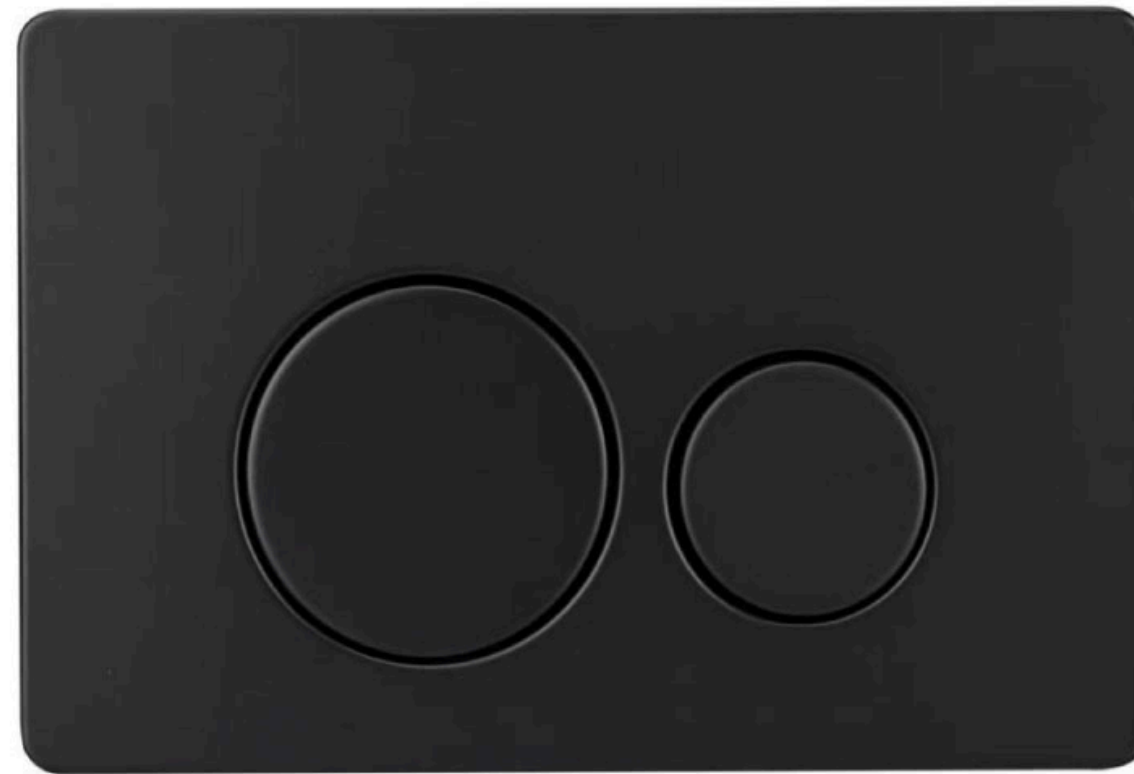

Vissio.

Inwall Cistern Button

Features:

- 246 x 162 mm
- 1 Year Warranty
- Placement: Top Mount
- Stainless Steel 304 Material
- Only suit the Vissio Inwall Cisterns

Vellano™
Get Inspired

Specifications

Additional Items:

Vissio Inwall Cistern
VISIWC

Available in:

Matte Black
VISRB-MB

Chrome
VISRB-C

Brushed Stainless
VISRB-BS

Cleaning & Care:

- Wipe the surface gently with a clean, soft cloth to remove everyday smudges and stains. For general cleaning, use a mixture of mild dish soap and warm water and with a soft cloth
- If there are stubborn stains or grime, use a non-abrasive bathroom cleaner that is safe for the surface material. Rinse the surface thoroughly with water after using the cleaner, and dry it with a soft cloth. Avoid hot appliances on the solid surface top.
- Do not use abrasive cleaners on the stainless steel hinges of the toilet seat or the chrome buttons. The toilet seat can be removed by pressing the release buttons on the seat for cleaning