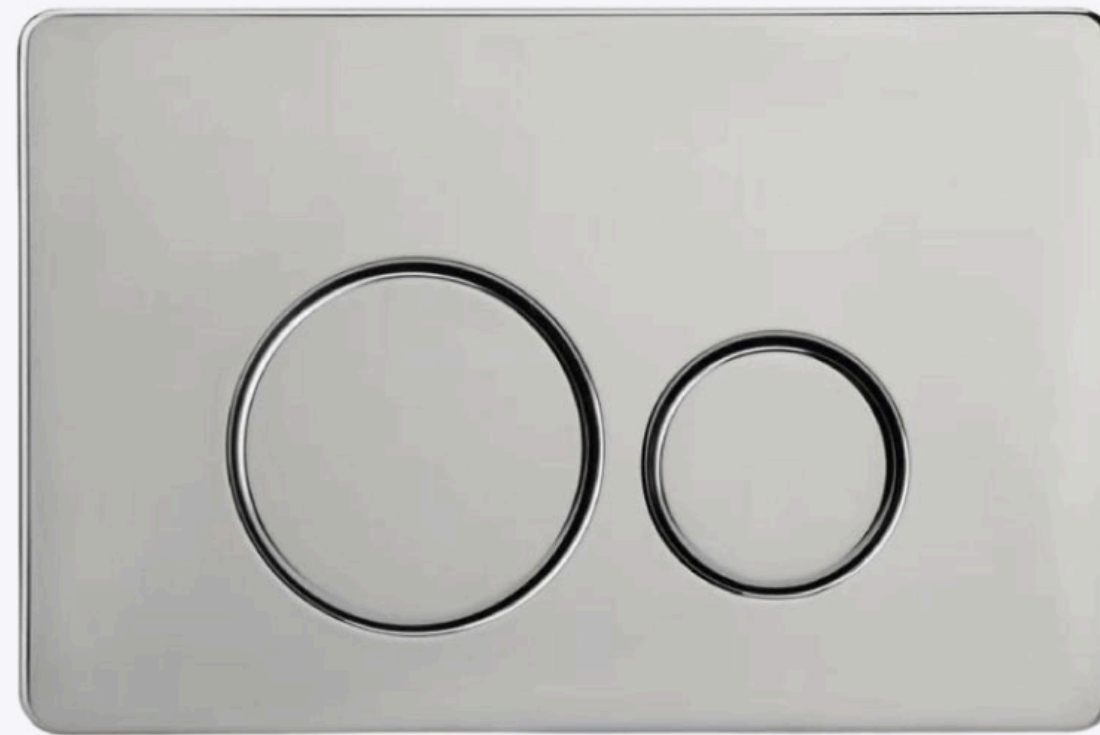

Vissio.

Inwall Cistern Button

Features:

- 246 x 162 mm
- 1 Year Warranty
- Placement: Top Mount
- Stainless Steel 304 Material
- Only suit the Vissio Inwall Cisterns

Specifications

Additional Items:

Vissio Inwall Cistern
VISIWC

Available in:

Matte Black
VISRB-MB

Chrome
VISRB-C

Brushed Stainless
VISRB-BS

Cleaning & Care:

- Wipe the surface gently with a clean, soft cloth to remove everyday smudges and stains. For general cleaning, use a mixture of mild dish soap and warm water and with a soft cloth
- If there are stubborn stains or grime, use a non-abrasive bathroom cleaner that is safe for the surface material. Rinse the surface thoroughly with water after using the cleaner, and dry it with a soft cloth. Avoid hot appliances on the solid surface top.
- Do not use abrasive cleaners on the stainless steel hinges of the toilet seat or the chrome buttons. The toilet seat can be removed by pressing the release buttons on the seat for cleaning