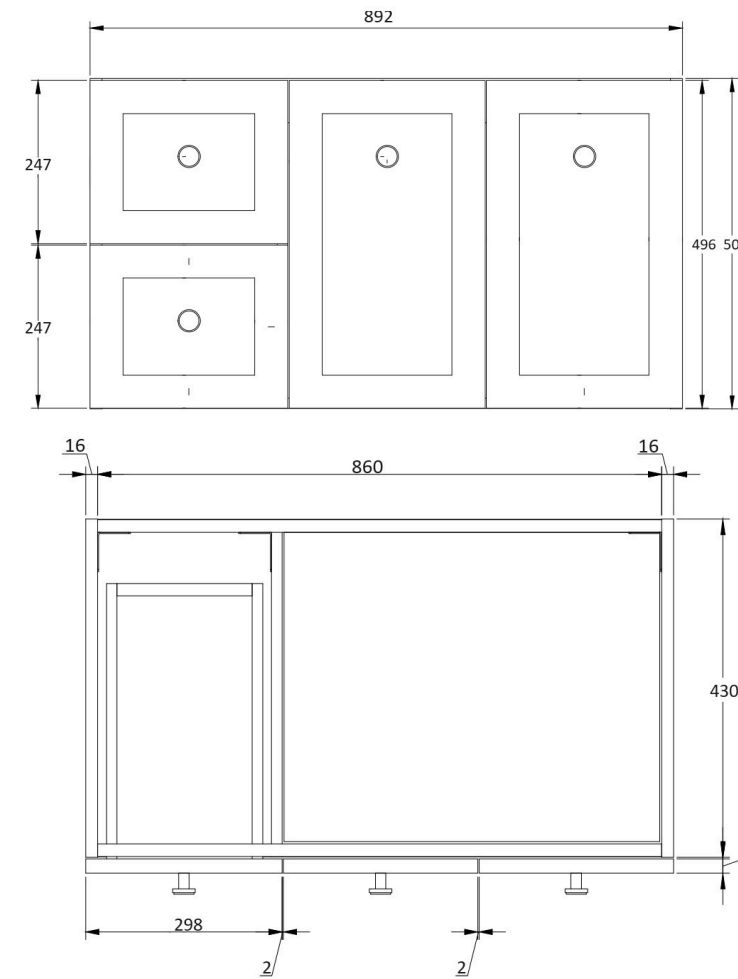

## SViesti 900 Shaker Wall Hung RH Drawers With VC Top Satin White

### Features:

- 900L x 460W x 520H
- Ceramic Top with Bowl and Overflow, One Tap Hole
- Cabinet Manufactured from HMR E1 Board, MDF
- Soft Close Doors and Soft Close RH Drawers
- Satin White Painted Finish - Cabinet
- Flexible Door Handle Positioning
- Wall Mounted
- 5 Year Warranty On Cabinet
- Brushed Nickel, Brass Brass T Bar Handle Options