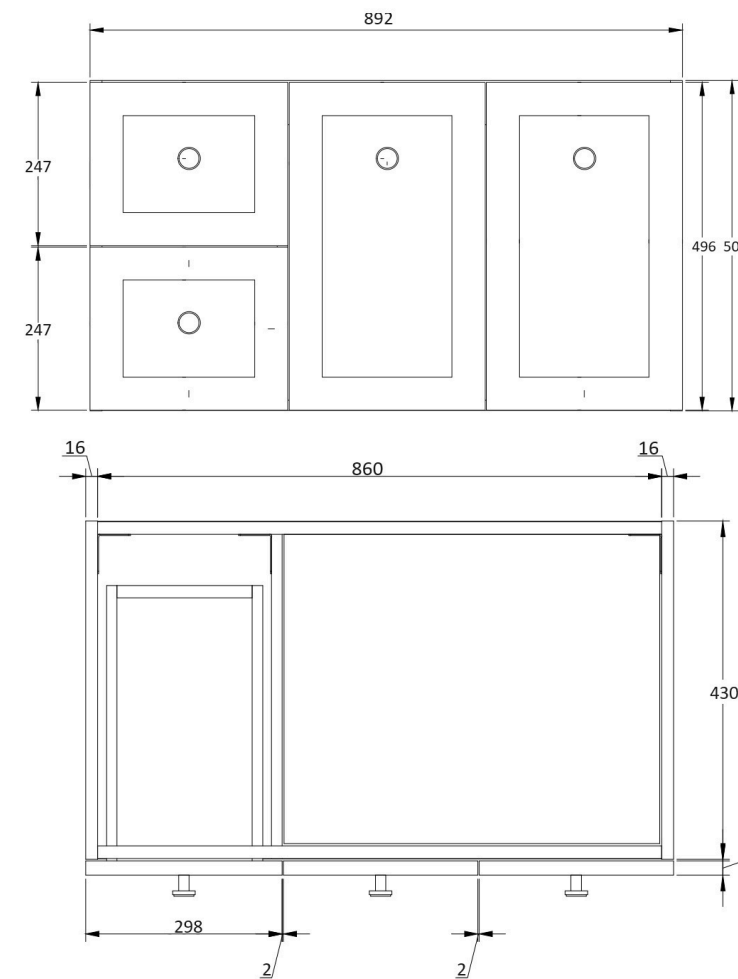

Viesti 900.

Viesti Shaker 900 Wall Hung LH Drawers Satin White With VC Top

Features:

- 900L x 460W x 520H
- Cabinet Manufactured from HMR E1 Board, MDF
- Soft Close Doors and Soft Close LH Drawers
- Satin White Painted Finish - Cabinet
- Flexible Door Handle Positioning
- Wall Mounted
- 5 Year Warranty On Cabinet
- Brushed Nickel, Brass Brass T Bar Handle Options

While we make every effort to provide accurate specifications at the time of publication, Vellano retains the right to make modifications without prior notice. Please note that the physical color of the product may vary from the image shown. All measurements are presented in millimeters. For ceramic products, we kindly ask you to allow for a manufacturing variance of up to ±10mm. When marking up and roughing in, always refer to the physical product measurements, as technical drawings may differ from the actual physical products.