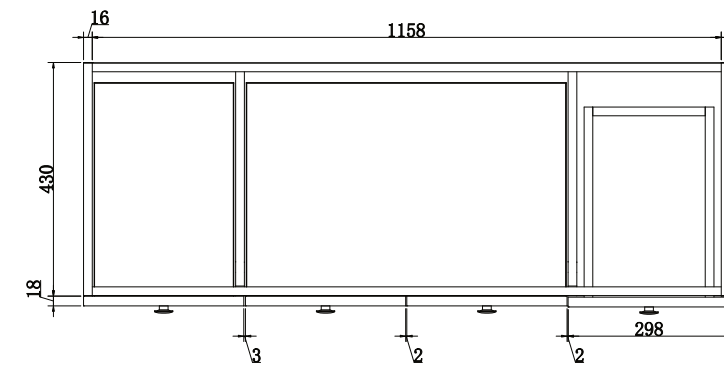

Specifications

Cabinet Only Top View