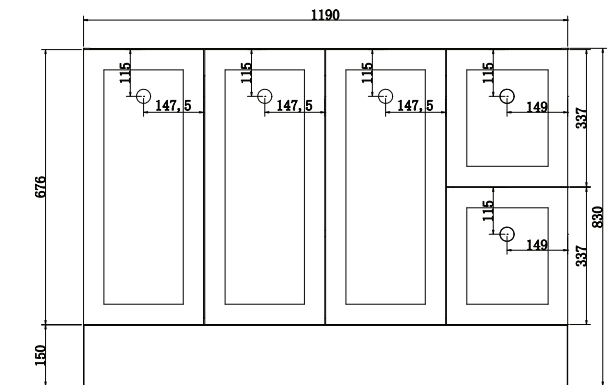

Cabinet Only Front View

Additional Items:

Available in:

Cleaning & Care:

- Wipe the surface gently with a clean, soft cloth to remove everyday smudges and stains. For general cleaning, use a mixture of mild dish soap and warm water and with a soft cloth for the top.
- If there are stubborn stains or grime, use a non-abrasive bathroom cleaner that is safe for the surface material. Rinse the surface thoroughly with water after using the cleaner, and dry it with a soft cloth.
- Ensure any water on the cabinet surface is removed as soon as possible and dried with a soft cloth. Make sure the cabinet is not positioned where it is exposed to water.

While we make every effort to provide accurate specifications at the time of publication, Vellano retains the right to make modifications without prior notice. Please note that the physical color of the product may vary from the image shown. All measurements are presented in millimeters. For ceramic products, we kindly ask you to allow for a manufacturing variance of up to ± 10 mm. When marking up and roughing in, always refer to the physical product measurements, as technical drawings may differ from the actual physical products.