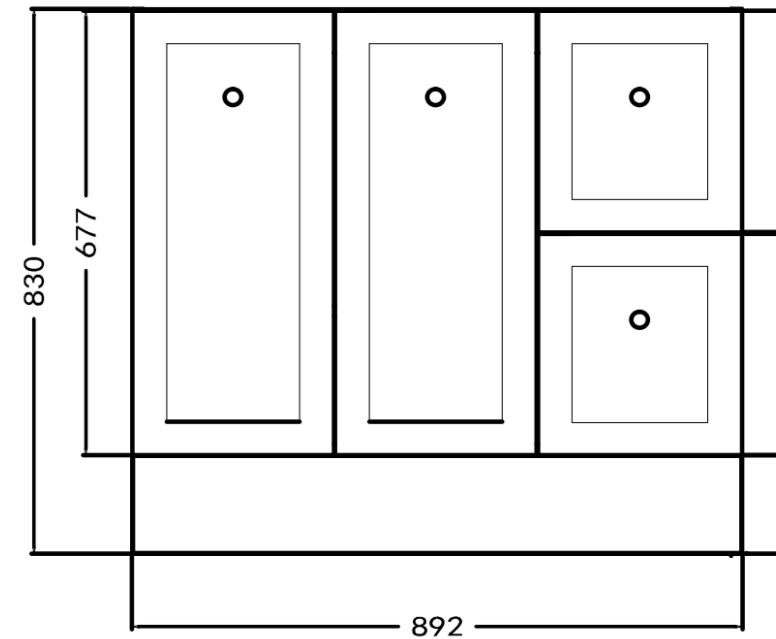

## RH Drawers Kicker Vanity With VC Top

### Features:

- 900L x 460W x 850H
- Cabinet Manufactured from HMR E1 Board, MDF
- Ceramic Top with Bowl and Overflow, One Tap Hole
- Soft Close Doors and Soft Close RH Drawers
- Satin White Painted Finish - Cabinet
- Flexible Door Handle Positioning
- Floor Mounted
- 5 Year Warranty On Cabinet and Top
- Brushed Nickel, Brass Brass T Bar Handle Options