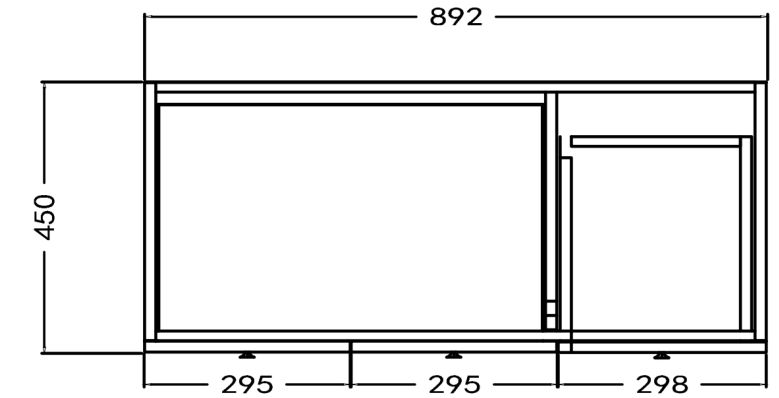

Additional Items:

Available in:

Cleaning & Care:

- Wipe the surface gently with a clean, soft cloth to remove everyday smudges and stains. For general cleaning, use a mixture of mild dish soap and warm water and with a soft cloth
- If there are stubborn stains or grime, use a non-abrasive bathroom cleaner that is safe for the surface material. Rinse the surface thoroughly with water after using the cleaner, and dry it with a soft cloth. Avoid hot appliances on the solid surface top.
- Ensure any water on the cabinet surface is removed as soon as possible and dried with a soft cloth. Make sure the cabinet is not positioned where it is exposed to water.

While we make every effort to provide accurate specifications at the time of publication, Vellano retains the right to make modifications without prior notice. Please note that the physical color of the product may vary from the image shown. All measurements are presented in millimeters. For ceramic products, we kindly ask you to allow for a manufacturing variance of up to ± 10 mm. When marking up and roughing in, always refer to the physical product measurements, as technical drawings may differ from the actual physical products.