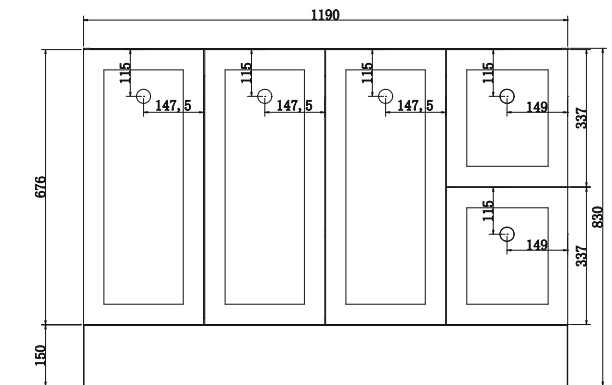

Cabinet Only Front View

Additional Items:

Available in:

Cleaning & Care:

- Wipe the surface gently with a clean, soft cloth to remove everyday smudges and stains. For general cleaning, use a mixture of mild dish soap and warm water and with a soft cloth for the top.
- If there are stubborn stains or grime, use a non-abrasive bathroom cleaner that is safe for the surface material. Rinse the surface thoroughly with water after using the cleaner, and dry it with a soft cloth.
- Ensure any water on the cabinet surface is removed as soon as possible and dried with a soft cloth. Make sure the cabinet is not positioned where it is exposed to water.

While we make every effort to provide accurate specifications at the time of publication, Vellano retains the right to make modifications without prior notice. Please note that the physical color of the product may vary from the image shown. All measurements are presented in millimeters. For ceramic products, we kindly ask you to allow for a manufacturing variance of up to ± 10 mm. When marking up and roughing in, always refer to the physical product measurements, as technical drawings may differ from the actual physical products.