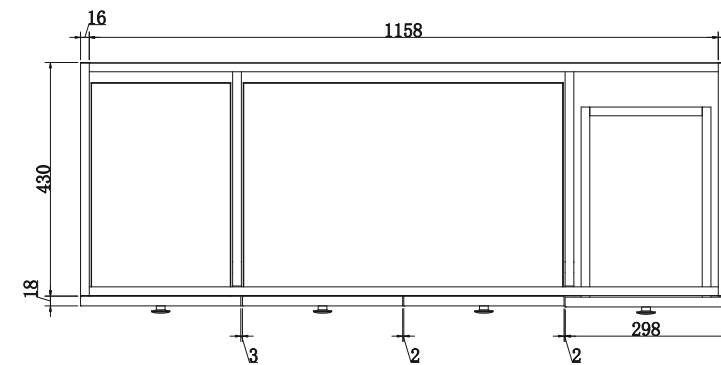

Specifications

Cabinet Only Top View