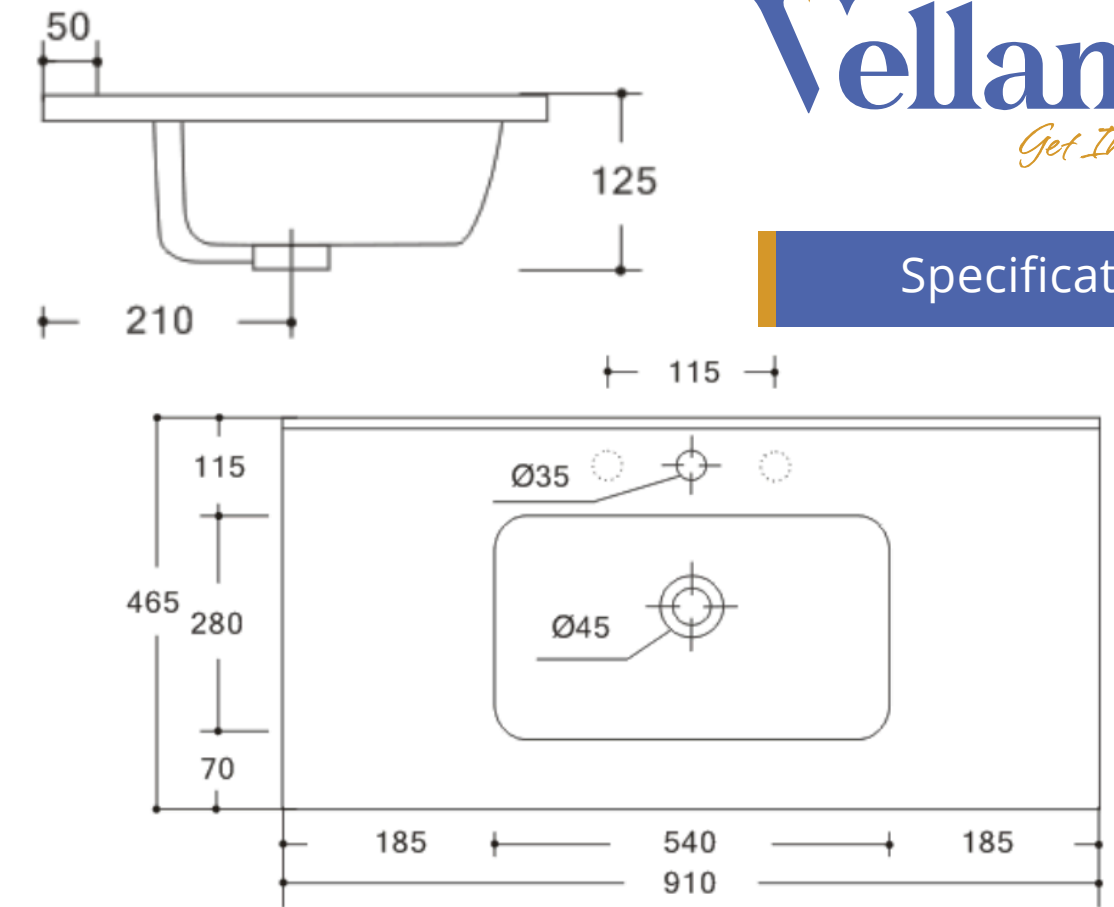

Vacone 910.

Vitreous China Single Bowl Top Only

Features:

- Dimensions: 910 x 465 x 170 mm
- Single Bowl Gloss White
- Full-Inset Basins
- Made from Vitreous China
- One Taphole With Overflow
- 32mm overflow waste required
- 5 Years Product Replacement Warranty

While we make every effort to provide accurate specifications at the time of publication, Vellano retains the right to make modifications without prior notice. Please note that the physical color of the product may vary from the image shown. All measurements are presented in millimeters. For ceramic products, we kindly ask you to allow for a manufacturing variance of up to ±10mm. When marking up and roughing in, always refer to the physical product measurements, as technical drawings may differ from the actual physical products.