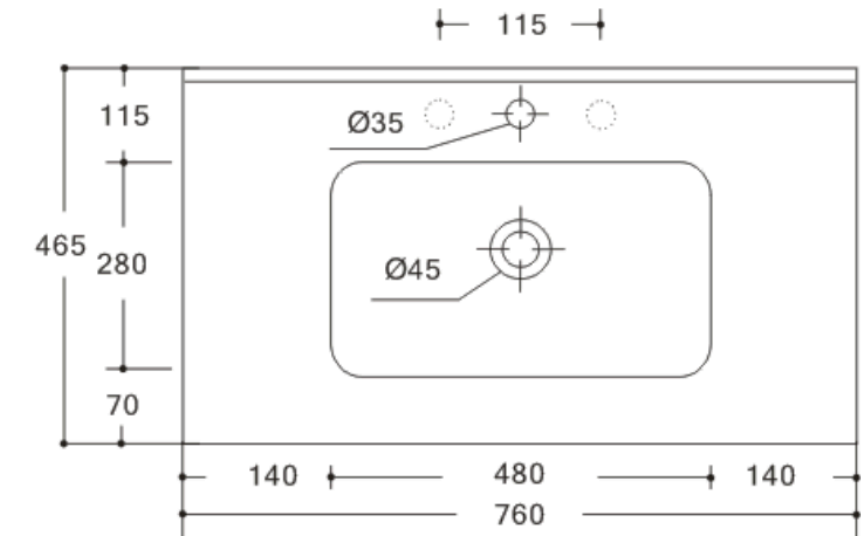

Vellano™
Get Inspired

Specifications

Cleaning & Care:

- Wipe the surface gently with a clean, soft cloth to remove everyday smudges and stains. For general cleaning, use a mixture of mild dish soap and warm water and with a soft cloth
- If there are stubborn stains or grime, use a non-abrasive bathroom cleaner that is safe for the surface material. Rinse the surface thoroughly with water after using the cleaner, and dry it with a soft cloth.
- To prevent discoloration and damage, avoid placing hot items like hair straighteners. Quickly wipe off any spills of hair dyes, aftershave lotion, nail polish, remover, aerosol spray, or other harsh chemicals to prevent damage and discoloration.

While we make every effort to provide accurate specifications at the time of publication, Vellano retains the right to make modifications without prior notice. Please note that the physical color of the product may vary from the image shown. All measurements are presented in millimeters. For ceramic products, we kindly ask you to allow for a manufacturing variance of up to ±10mm. When marking up and roughing in, always refer to the physical product measurements, as technical drawings may differ from the actual physical products.