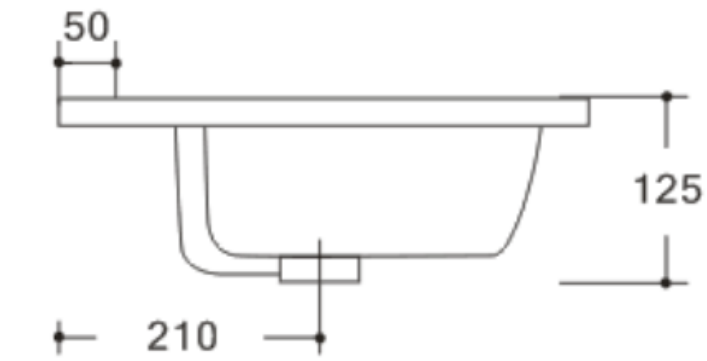

Vellano™
Get Inspired

Specifications

Cleaning & Care:

- Wipe the surface gently with a clean, soft cloth to remove everyday smudges and stains. For general cleaning, use a mixture of mild dish soap and warm water and with a soft cloth
- If there are stubborn stains or grime, use a non-abrasive bathroom cleaner that is safe for the surface material. Rinse the surface thoroughly with water after using the cleaner, and dry it with a soft cloth.
- To prevent discoloration and damage, avoid placing hot items like hair straighteners. Quickly wipe off any spills of hair dyes, aftershave lotion, nail polish, remover, aerosol spray, or other harsh chemicals to prevent damage and discoloration.

While we make every effort to provide accurate specifications at the time of publication, Vellano retains the right to make modifications without prior notice. Please note that the physical color of the product may vary from the image shown. All measurements are presented in millimeters. For ceramic products, we kindly ask you to allow for a manufacturing variance of up to ±10mm. When marking up and roughing in, always refer to the physical product measurements, as technical drawings may differ from the actual physical products.