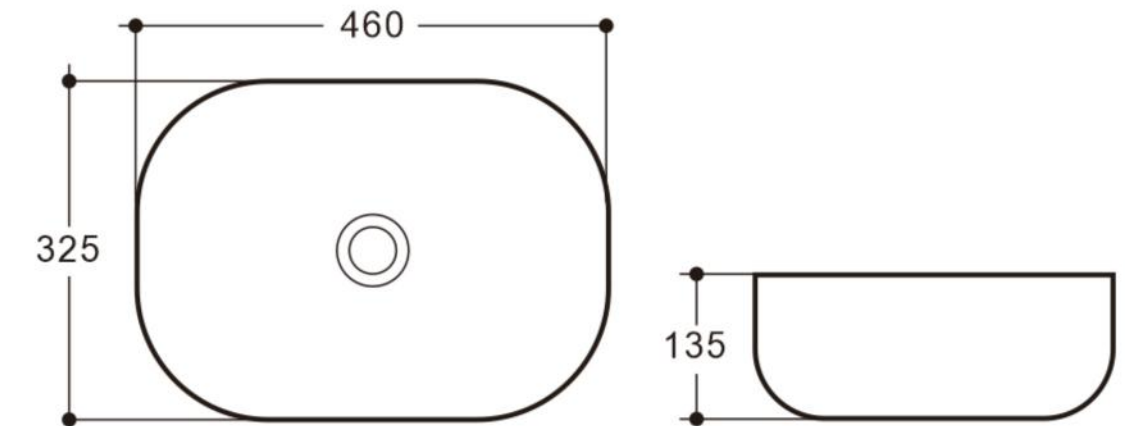

## Above Counter Basin

#### Features:

- Manufactured from Vitreous China
- Round Above Counter Basin
- Above Counter Installation Type
- Suits Basin Tower Mixer or Wall Basin Mixers
- Thin Basin Edge Design
- No Taphole or Overflow
- 32mm Waste Not Included
- 5 Year Product Replacement Warranty

While we make every effort to provide accurate specifications at the time of publication, Vellano retains the right to make modifications without prior notice. Please note that the physical color of the product may vary from the image shown. All measurements are presented in millimeters. For ceramic products, we kindly ask you to allow for a manufacturing variance of up to  $\pm 10$ mm. When marking up and roughing in, always refer to the physical product measurements, as technical drawings may differ from the actual physical products.