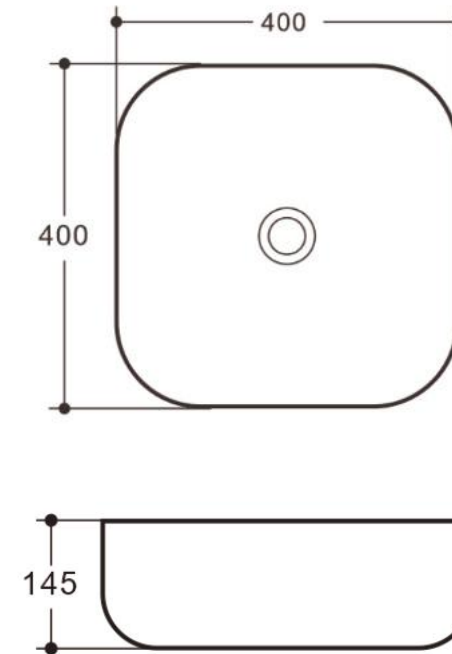

Usini 400.

Above Counter Basin

Features:

- Manufactured from Vitreous China
- Round Square Above Counter Basin
- Above Counter Installation Type
- Suits Basin Tower Mixer or Wall Basin Mixers
- Thin Basin Edge Design
- No Taphole or Overflow
- 32mm Non Overflow Waste Not Included
- 5 Year Product Replacement Warranty

While we make every effort to provide accurate specifications at the time of publication, Vellano retains the right to make modifications without prior notice. Please note that the physical color of the product may vary from the image shown. All measurements are presented in millimeters. For ceramic products, we kindly ask you to allow for a manufacturing variance of up to ± 10 mm. When marking up and roughing in, always refer to the physical product measurements, as technical drawings may differ from the actual physical products.