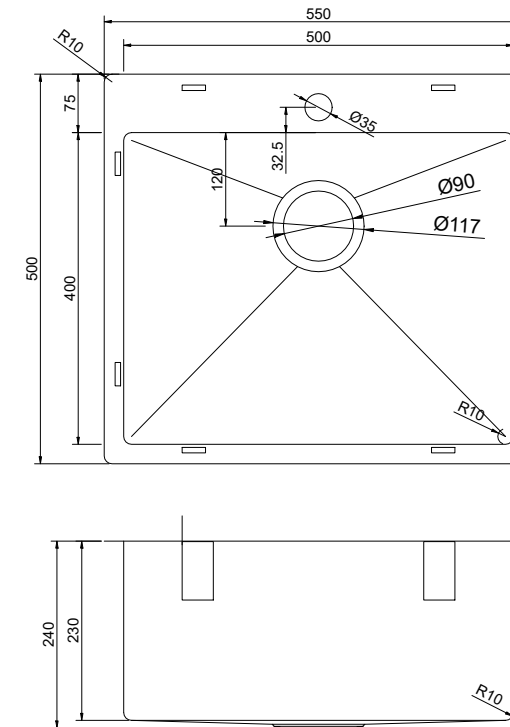

Trabia 45L.

Utility Sink With Tap Landing

Features:

- Manufactured from 1,2mm 304 Stainless Steel
- Brushed Satin Finish
- Tap Landing With One Taphole
- R10 Internal Radius Corners
- Underbowl Protective Coating
- Top Mount Installation
- 10 Year Product Replacement Warranty

While we make every effort to provide accurate specifications at the time of publication, Vellano retains the right to make modifications without prior notice. Please note that the physical color of the product may vary from the image shown. All measurements are presented in millimeters. For stainless steel products, we kindly ask you to allow for a manufacturing variance of up to ± 2 mm. When marking up and roughing in, always refer to the physical product measurements, as technical drawings may differ from the actual physical products.