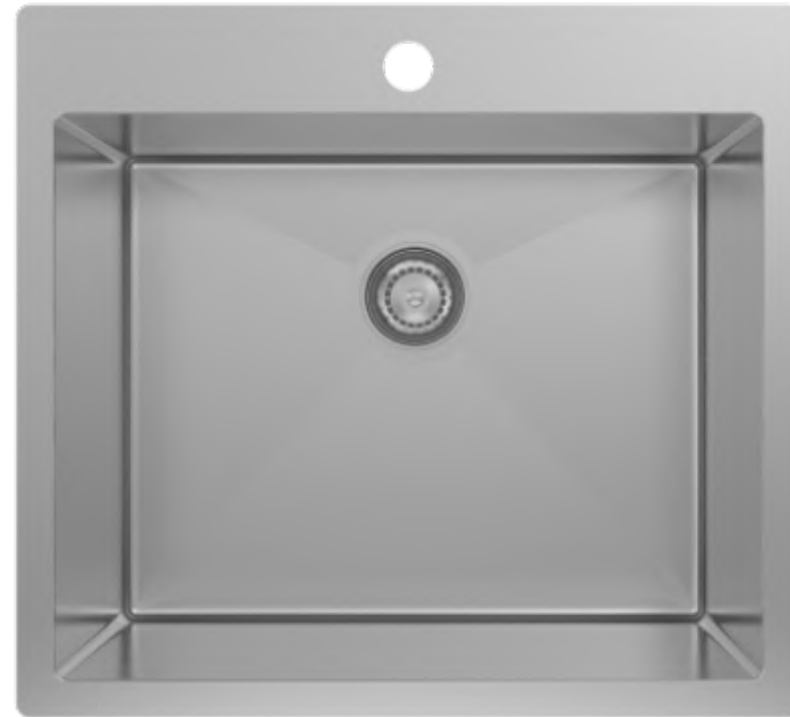

Trabia 45L.

Utility Sink With Tap Landing

Features:

- Manufactured from 1,2mm 304 Stainless Steel
- Brushed Satin Finish
- Tap Landing With One Taphole
- R10 Internal Radius Corners
- Underbowl Protective Coating
- Top Mount Installation
- 10 Year Product Replacement Warranty

Vellano[™]
Get Inspired

Specifications

25
YEAR
WARRANTY

Available in:

Brushed Satin
SSTRATL45

Cleaning & Care:

- After cleaning the sink, ensure the surface is rinsed with clean water.
- Wipe the surface gently with a clean, soft cloth and dry after use.
- Avoid using abrasive cleaners, steel wool scourers, brushes, citric based cleaners.
- To remove any spots left from contaminants, such as surface rust spots, we recommend cleaning the surface with Hillmark Steel Power cream. Rub on the surface with a soft close and use circular motion to remove any spots.