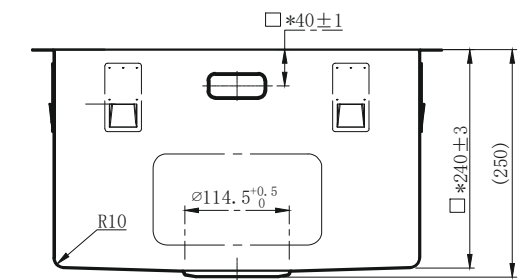

Specifications

Available in:

Brushed Satin
SSTRAWO35

Cleaning & Care:

- After cleaning the sink, ensure the surface is rinsed with clean water.
- Wipe the surface gently with a clean, soft cloth and dry after use.
- Avoid using abrasive cleaners, steel wool scourers, brushes, citric based cleaners.
- To remove any spots left from contaminants, such as surface rust spots, we recommend cleaning the surface with Hillmark Steel Power cream. Rub on the surface with a soft close and use circular motion to remove any spots.

While we make every effort to provide accurate specifications at the time of publication, Vellano retains the right to make modifications without prior notice. Please note that the physical color of the product may vary from the image shown. All measurements are presented in millimeters. For stainless steel products, we kindly ask you to allow for a manufacturing variance of up to ± 2 mm. When marking up and roughing in, always refer to the physical product measurements, as technical drawings may differ from the actual physical products.