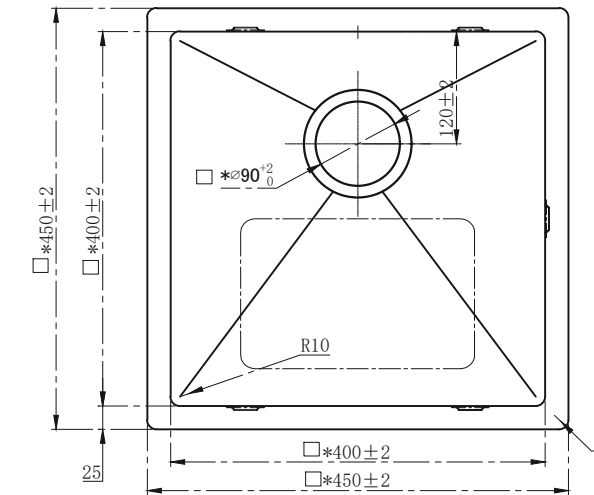

Specifications

Available in:

Brushed Satin
SSTRAWO35

Cleaning & Care:

- After cleaning the sink, ensure the surface is rinsed with clean water.
- Wipe the surface gently with a clean, soft cloth and dry after use.
- Avoid using abrasive cleaners, steel wool scourers, brushes, citric based cleaners.
- To remove any spots left from contaminants, such as surface rust spots, we recommend cleaning the surface with Hillmark Steel Power cream. Rub on the surface with a soft close and use circular motion to remove any spots.

While we make every effort to provide accurate specifications at the time of publication, Vellano retains the right to make modifications without prior notice. Please note that the physical color of the product may vary from the image shown. All measurements are presented in millimeters. For stainless steel products, we kindly ask you to allow for a manufacturing variance of up to ± 2 mm. When marking up and roughing in, always refer to the physical product measurements, as technical drawings may differ from the actual physical products.