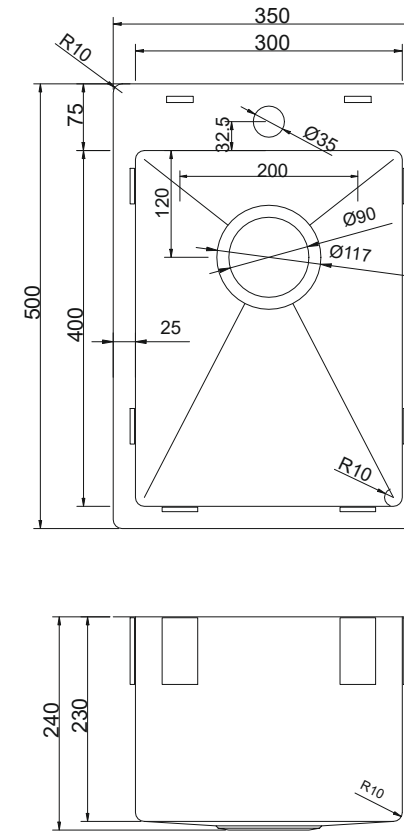

### Features:

- Manufactured from 1,2mm 304 Stainless Steel
- Brushed Satin Finish
- Tap Landing With One Taphole
- R10 Internal Radius Corners
- Underbowl Protective Coating
- Top Mount Installation
- 25 Year Product Replacement Warranty