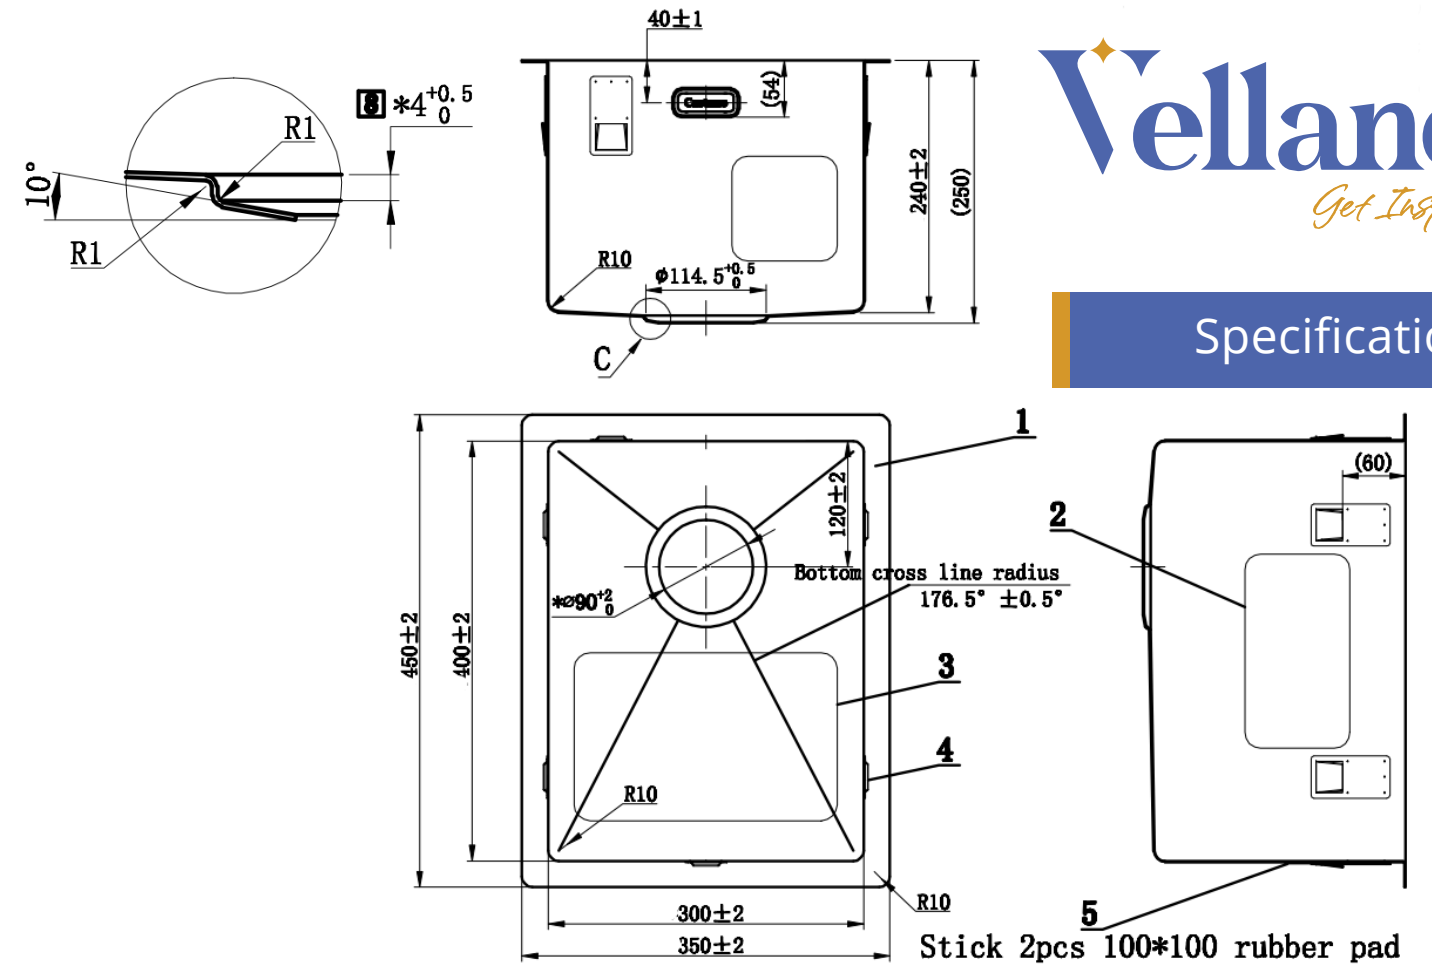

Trabia 25L.

Utility Sink With Overflow

Features:

- Manufactured from durable 1.2mm 304 stainless steel
- Brushed Stainless Steel Finish
- Undermount or Top Mount installation Gloss white
- Underbowl protective coating prevents chemical damage
- 25 year product replacement warranty for peace of mind
- Accommodates hand-washing clothes
- Brushed satin finish is easy to maintain
- 25L capacity maximizes smaller benches
- Dimensions 350 x 450 x 250mm D
- R10 internal corners simplify cleaning

While we make every effort to provide accurate specifications at the time of publication, Vellano retains the right to make modifications without prior notice. Please note that the physical color of the product may vary from the image shown. All measurements are presented in millimeters. For ceramic products, we kindly ask you to allow for a manufacturing variance of up to ±10mm. When marking up and roughing in, always refer to the physical product measurements, as technical drawings may differ from the actual physical products.