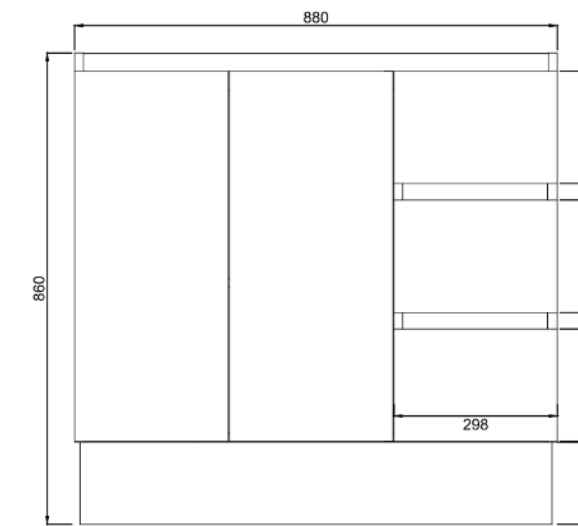

Tirollo 900.

Ensuite Kicker Vanity Cabinet Only

Features:

- 900L x 360W x 880H
- Finger-pull function soft close doors and drawers
- 2 x doors with 3 x drawers (on RHS)
- Removable Plinth, can be wall mounted
- Available in Gloss White and Oak
- 5 Years Product Replacement Warranty on Cabinet

While we make every effort to provide accurate specifications at the time of publication, Vellano retains the right to make modifications without prior notice. Please note that the physical color of the product may vary from the image shown. All measurements are presented in millimeters. For ceramic products, we kindly ask you to allow for a manufacturing variance of up to ±10mm. When marking up and roughing in, always refer to the physical product measurements, as technical drawings may differ from the actual physical products.