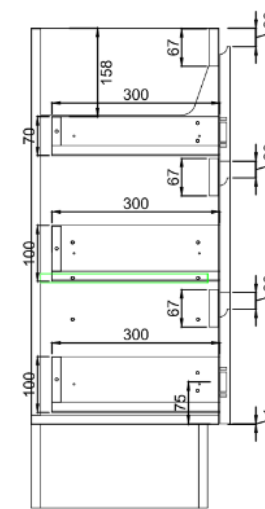

Tirollo 900.

Ensuite Kicker Vanity Cabinet Only

Features:

- 900L x 360W x 880H
- Finger-pull function soft close doors and drawers
- 2 x doors with 3 x drawers (on RHS)
- Removable Plinth, can be wall mounted
- Available in Gloss White and Oak
- 5 Years Product Replacement Warranty on Cabinet

While we make every effort to provide accurate specifications at the time of publication, Vellano retains the right to make modifications without prior notice. Please note that the physical color of the product may vary from the image shown. All measurements are presented in millimeters. For ceramic products, we kindly ask you to allow for a manufacturing variance of up to ±10mm. When marking up and roughing in, always refer to the physical product measurements, as technical drawings may differ from the actual physical products.