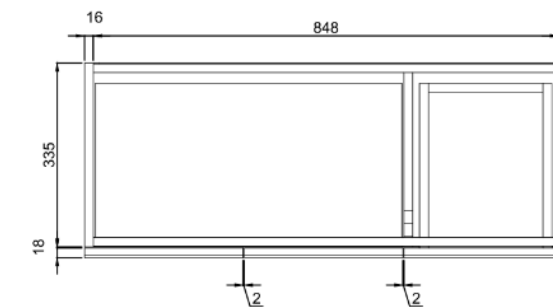

Tirollo 900.

Ensuite Kicker Vanity Cabinet Only

Features:

- 900L x 360W x 880H
- Finger-pull function soft close doors and drawers
- 2 x doors with 3 x drawers (on RHS)
- Removable Plinth, can be wall mounted
- Available in Gloss White and Oak
- 5 Years Product Replacement Warranty on Cabinet

While we make every effort to provide accurate specifications at the time of publication, Vellano retains the right to make modifications without prior notice. Please note that the physical color of the product may vary from the image shown. All measurements are presented in millimeters. For ceramic products, we kindly ask you to allow for a manufacturing variance of up to ±10mm. When marking up and roughing in, always refer to the physical product measurements, as technical drawings may differ from the actual physical products.