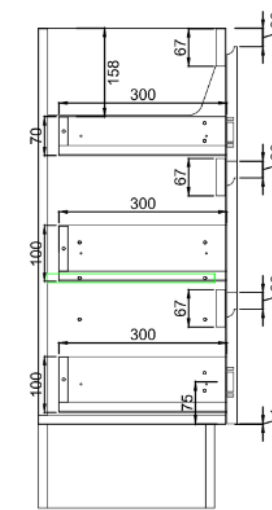

Tirolo 910.

Ensuite Kicker Vanity Cabinet Only

Features:

- 910L x 360W x 880H
- Finger-pull function soft close doors and drawers
- 2 x doors with 3 x drawers (on RHS)
- Removable Plinth, can be wall mounted
- Available in Gloss White and Oak
- 5 Years Product Replacement Warranty on Cabinet

While we make every effort to provide accurate specifications at the time of publication, Vellano retains the right to make modifications without prior notice. Please note that the physical color of the product may vary from the image shown. All measurements are presented in millimeters. For ceramic products, we kindly ask you to allow for a manufacturing variance of up to ±10mm. When marking up and roughing in, always refer to the physical product measurements, as technical drawings may differ from the actual physical products.