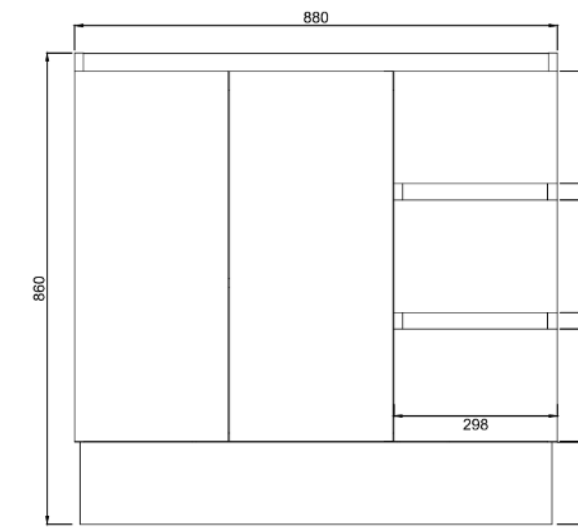

Tirolo 910.

Ensuite Kicker Vanity Cabinet Only

Features:

- 910L x 360W x 880H
- Finger-pull function soft close doors and drawers
- 2 x doors with 3 x drawers (on RHS)
- Removable Plinth, can be wall mounted
- Available in Gloss White and Oak
- 5 Years Product Replacement Warranty on Cabinet

While we make every effort to provide accurate specifications at the time of publication, Vellano retains the right to make modifications without prior notice. Please note that the physical color of the product may vary from the image shown. All measurements are presented in millimeters. For ceramic products, we kindly ask you to allow for a manufacturing variance of up to ±10mm. When marking up and roughing in, always refer to the physical product measurements, as technical drawings may differ from the actual physical products.