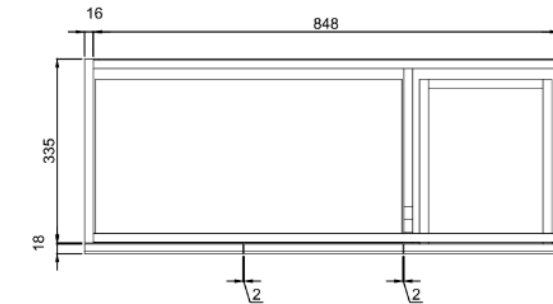

Tirolo 910.

Ensuite Kicker Vanity Cabinet Only

Features:

- 910L x 360W x 880H
- Finger-pull function soft close doors and drawers
- 2 x doors with 3 x drawers (on RHS)
- Removable Plinth, can be wall mounted
- Available in Gloss White and Oak
- 5 Years Product Replacement Warranty on Cabinet

While we make every effort to provide accurate specifications at the time of publication, Vellano retains the right to make modifications without prior notice. Please note that the physical color of the product may vary from the image shown. All measurements are presented in millimeters. For ceramic products, we kindly ask you to allow for a manufacturing variance of up to ±10mm. When marking up and roughing in, always refer to the physical product measurements, as technical drawings may differ from the actual physical products.