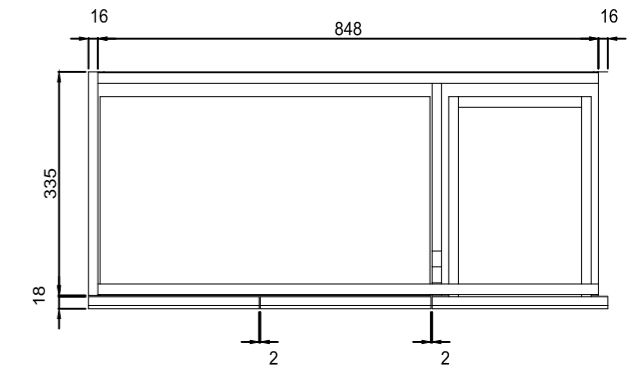

### Features:

- Cabinet Manufactured from HMR E1 Board, MDF
- Vitreous China Top with Bowl One Tap Hole
- Soft Close Door , Soft Close RH Drawers
- Gloss White Painted Finish, or Autumn Harvest Oak - Cabinet (as shown)
- Floor Mounted, removable kicker, can be wall mounted
- 5 Year Product Warranty
- Dimensions: 900mm x 360mm x 880mmH