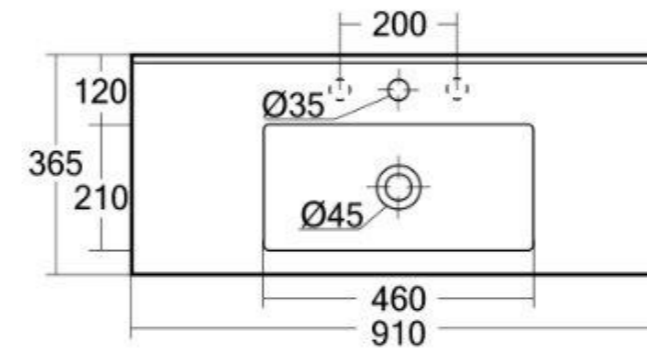

### Features:

- Cabinet Manufactured from HMR E1 Board, MDF
- Vitreous China Top with Bowl One Tap Hole
- Soft Close Door , Soft Close RH Drawers
- Gloss White Painted Finish, or Autumn Harvest Oak - Cabinet (as shown)
- Floor Mounted, removable kicker, can be wall mounted
- 5 Year Product Warranty
- Dimensions: 900mm x 360mm x 880mmH

While we make every effort to provide accurate specifications at the time of publication, Vellano retains the right to make modifications without prior notice. Please note that the physical color of the product may vary from the image shown. All measurements are presented in millimeters. For ceramic products, we kindly ask you to allow for a manufacturing variance of up to ±10mm. When marking up and roughing in, always refer to the physical product measurements, as technical drawings may differ from the actual physical products.