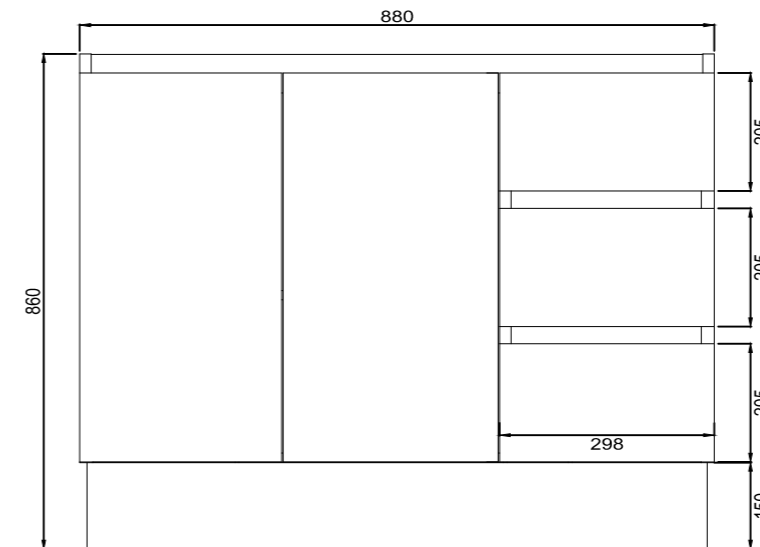

## 900mm Ensuite Vanity On Kicker Oak/White

### Features:

- Cabinet Manufactured from HMR E1 Board, MDF
- Vitreous China Top with Bowl One Tap Hole
- Soft Close Door , Soft Close RH Drawers
- Gloss White Painted Finish, or Autumn Harvest Oak - Cabinet (as shown)
- Floor Mounted, removable kicker, can be wall mounted
- 5 Year Product Warranty
- Dimensions: 900mm x 360mm x 880mmH

While we make every effort to provide accurate specifications at the time of publication, Vellano retains the right to make modifications without prior notice. Please note that the physical color of the product may vary from the image shown. All measurements are presented in millimeters. For ceramic products, we kindly ask you to allow for a manufacturing variance of up to ±10mm. When marking up and roughing in, always refer to the physical product measurements, as technical drawings may differ from the actual physical products.