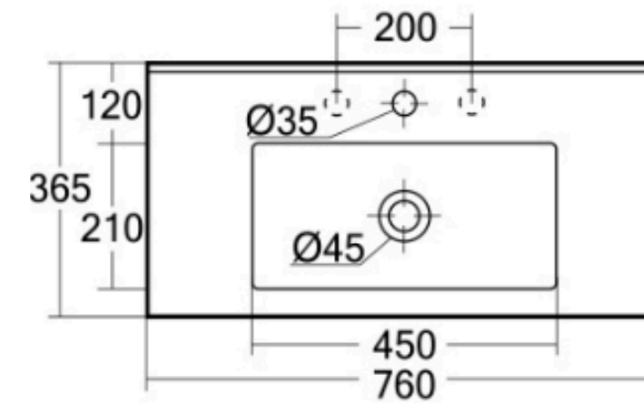

Tirollo 900.

Ensuite Vanity Cabinet Only Oak

Features:

- 900L x 360W x 880H
- Finger-pull function, soft close doors and drawers
- Includes Vitreous China top
- 2 x doors with 3 x drawers on RHS
- Removable Plinth, can be wall mounted
- Available in Gloss White and Oak
- 32mm non-overflow waste required
- 5 Years Product Replacement Warranty

While we make every effort to provide accurate specifications at the time of publication, Vellano retains the right to make modifications without prior notice. Please note that the physical color of the product may vary from the image shown. All measurements are presented in millimeters. For ceramic products, we kindly ask you to allow for a manufacturing variance of up to ±10mm. When marking up and roughing in, always refer to the physical product measurements, as technical drawings may differ from the actual physical products.