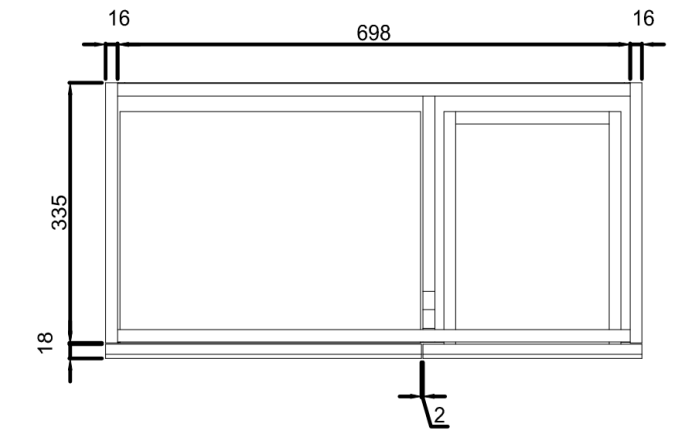

Tirollo 900.

Ensuite Vanity Cabinet Only Oak

Features:

- 900L x 360W x 880H
- Finger-pull function, soft close doors and drawers
- Includes Vitreous China top
- 2 x doors with 3 x drawers on RHS
- Removable Plinth, can be wall mounted
- Available in Gloss White and Oak
- 32mm non-overflow waste required
- 5 Years Product Replacement Warranty

While we make every effort to provide accurate specifications at the time of publication, Vellano retains the right to make modifications without prior notice. Please note that the physical color of the product may vary from the image shown. All measurements are presented in millimeters. For ceramic products, we kindly ask you to allow for a manufacturing variance of up to ±10mm. When marking up and roughing in, always refer to the physical product measurements, as technical drawings may differ from the actual physical products.