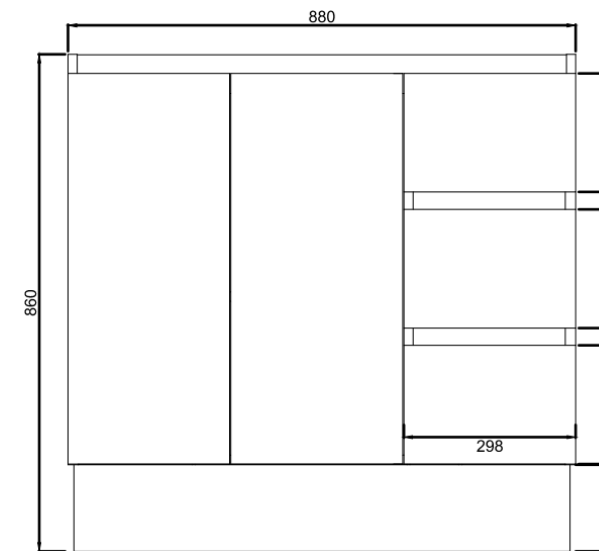

Tirollo 900.

Ensuite Vanity Cabinet Only Oak

Features:

- 900L x 360W x 880H
- Finger-pull function, soft close doors and drawers
- Includes Vitreous China top
- 2 x doors with 3 x drawers on RHS
- Removable Plinth, can be wall mounted
- Available in Gloss White and Oak
- 32mm non-overflow waste required
- 5 Years Product Replacement Warranty

While we make every effort to provide accurate specifications at the time of publication, Vellano retains the right to make modifications without prior notice. Please note that the physical color of the product may vary from the image shown. All measurements are presented in millimeters. For ceramic products, we kindly ask you to allow for a manufacturing variance of up to ±10mm. When marking up and roughing in, always refer to the physical product measurements, as technical drawings may differ from the actual physical products.