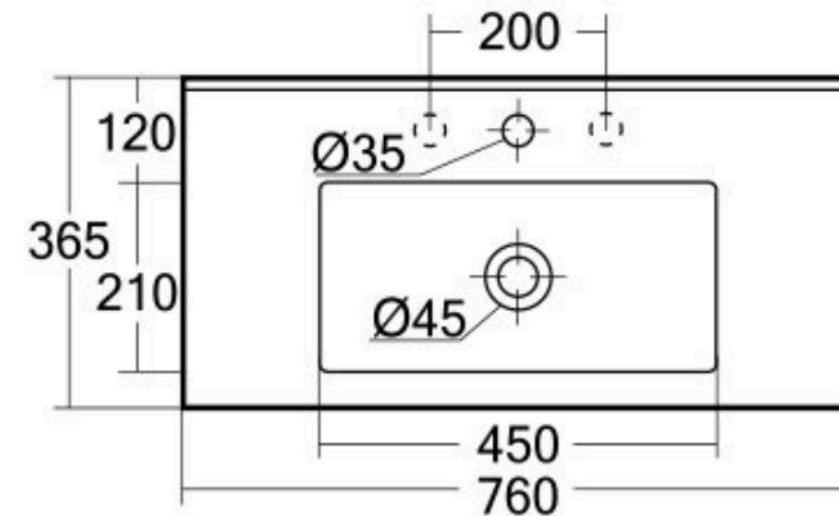

Tirollo 760.

Ensuite Vitreous China Top Only

Features:

- Dimensions: 760 × 360 × 135 mm
- Single Bowl Full-Inset Basin
- Gloss White Rectangle basin
- Made from Vitreous China
- One Taphole With Overflow
- 32mm overflow waste required

While we make every effort to provide accurate specifications at the time of publication, Vellano retains the right to make modifications without prior notice. Please note that the physical color of the product may vary from the image shown. All measurements are presented in millimeters. For ceramic products, we kindly ask you to allow for a manufacturing variance of up to ±10mm. When marking up and roughing in, always refer to the physical product measurements, as technical drawings may differ from the actual physical products.