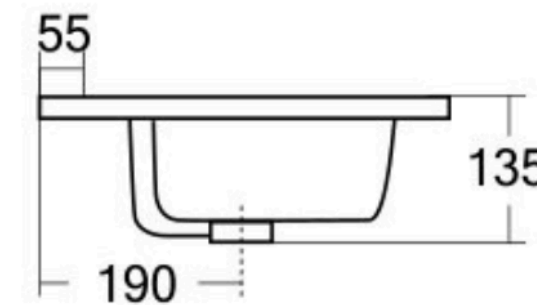

Tirollo 760.

Ensuite Vitreous China Top Only

Features:

- Dimensions: 760 × 360 × 135 mm
- Single Bowl Full-Inset Basin
- Gloss White Rectangle basin
- Made from Vitreous China
- One Taphole With Overflow
- 32mm overflow waste required

While we make every effort to provide accurate specifications at the time of publication, Vellano retains the right to make modifications without prior notice. Please note that the physical color of the product may vary from the image shown. All measurements are presented in millimeters. For ceramic products, we kindly ask you to allow for a manufacturing variance of up to ±10mm. When marking up and roughing in, always refer to the physical product measurements, as technical drawings may differ from the actual physical products.