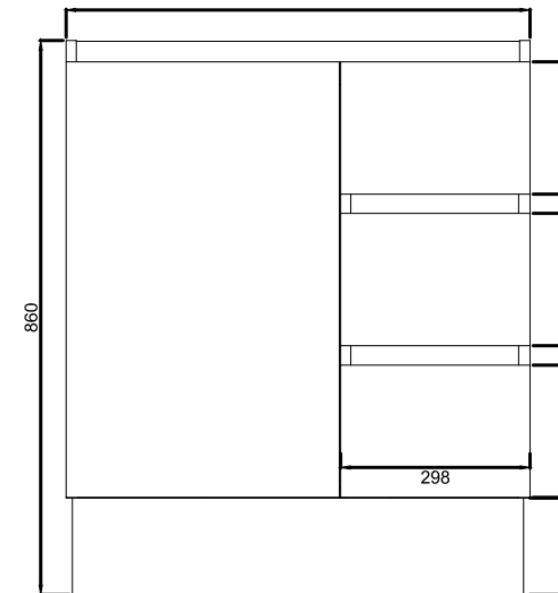

### Features:

- 750L x 360W x 880H
- Finger-pull function, soft close doors and drawers
- Includes Vitreous China top
- 1 x doors with 3 x drawers (on RHS)
- Removable Plinth, can be wall mounted
- Available in Gloss White and Oak
- 32mm non-overflow waste required
- 5 Years Product Replacement Warranty