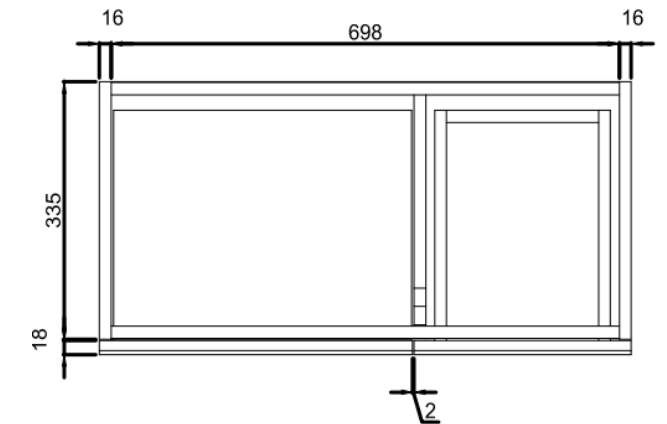

### Features:

- 750L x 360W x 880H
- Finger-pull function, soft close doors and drawers
- Includes Vitreous China top
- 1 x doors with 3 x drawers (on RHS)
- Removable Plinth, can be wall mounted
- Available in Gloss White and Oak
- 32mm non-overflow waste required
- 5 Years Product Replacement Warranty

While we make every effort to provide accurate specifications at the time of publication, Vellano retains the right to make modifications without prior notice. Please note that the physical color of the product may vary from the image shown. All measurements are presented in millimeters. For ceramic products, we kindly ask you to allow for a manufacturing variance of up to ±10mm. When marking up and roughing in, always refer to the physical product measurements, as technical drawings may differ from the actual physical products.