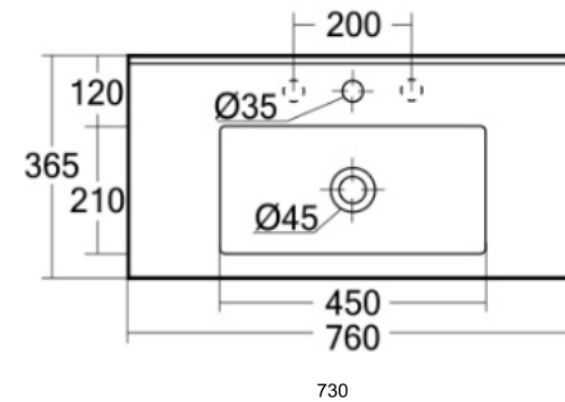

### Features:

- 750L x 360W x 880H
- Finger-pull function, soft close doors and drawers
- Includes Vitreous China top
- 1 x doors with 3 x drawers (on RHS)
- Removable Plinth, can be wall mounted
- Available in Gloss White and Oak
- 32mm non-overflow waste required
- 5 Years Product Replacement Warranty

While we make every effort to provide accurate specifications at the time of publication, Vellano retains the right to make modifications without prior notice. Please note that the physical color of the product may vary from the image shown. All measurements are presented in millimeters. For ceramic products, we kindly ask you to allow for a manufacturing variance of up to ±10mm. When marking up and roughing in, always refer to the physical product measurements, as technical drawings may differ from the actual physical products.