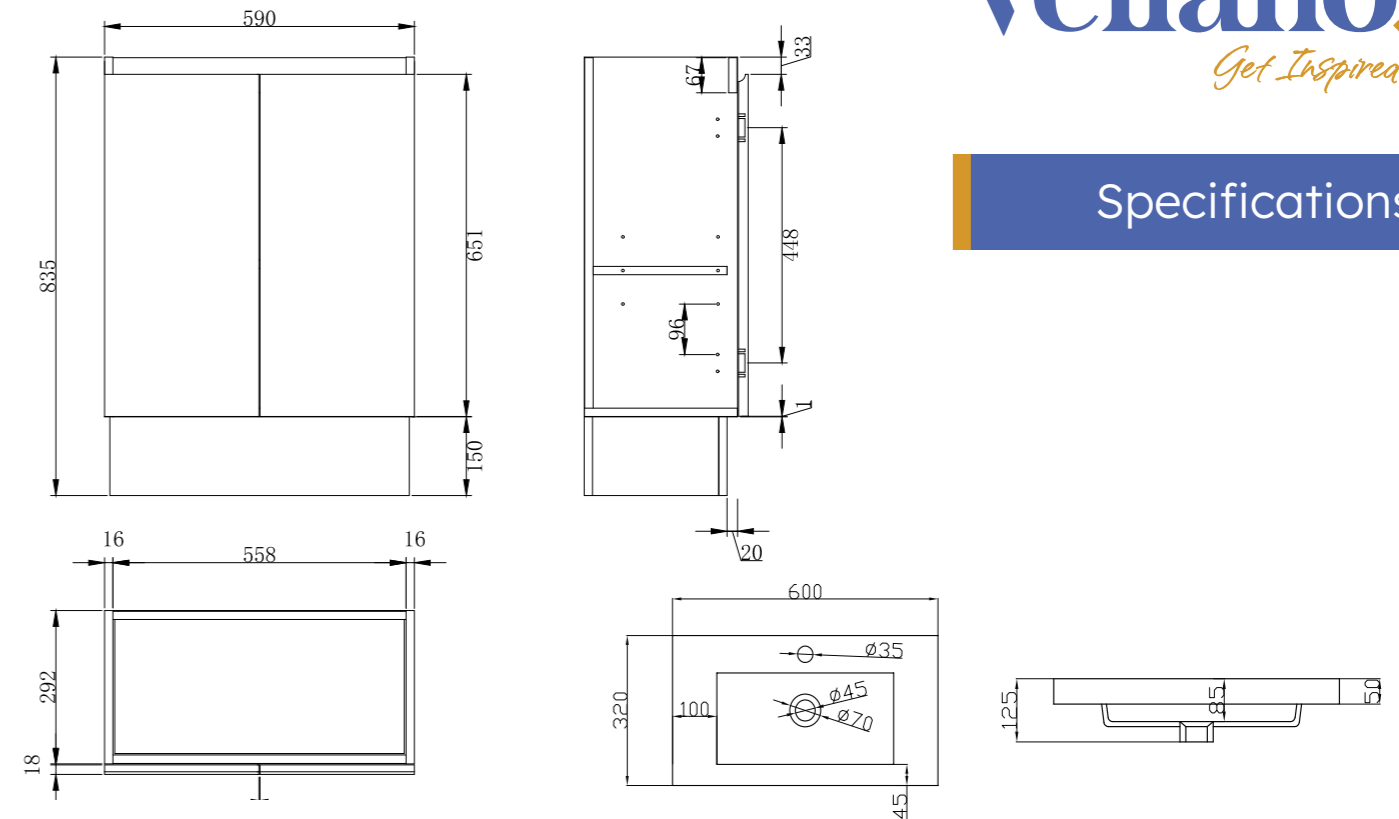

Tirolo 600.

600mm Ensuite Vanity On Kicker White

Features:

- Cabinet Manufactured from HMR E1 Board, MDF
- Polymarble Top with Bowl One Tap Hole
- Soft Close Doors
- Gloss White Painted Finish-
- Floor Mounted
- 5 Year Product Warranty
- Dimensions: 600mm x 325mm x 885mm H

While we make every effort to provide accurate specifications at the time of publication, Vellano retains the right to make modifications without prior notice. Please note that the physical color of the product may vary from the image shown. All measurements are presented in millimeters. For cabinet products, we kindly ask you to allow for a manufacturing variance of up to ± 2 mm. When marking up and roughing in, always refer to the physical product measurements, as technical drawings may differ from the actual physical products.