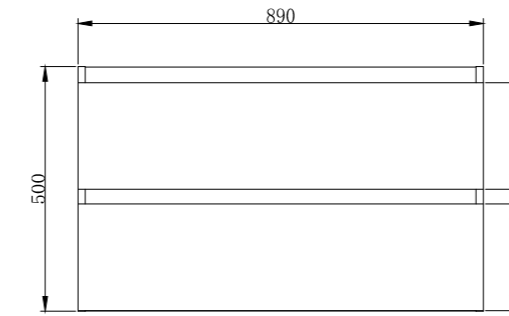

Tarnos 900.

900mm Wall Hung Vanity With Solid Surface Top

Features:

- Cabinet Manufactured from HMR E1 Board, MDF
- Autumn Harvest Oak Laminate Front and Sides
- Matte White Solid Surface Silica Free 20mm Top
- Dual Soft Close Drawers
- Graphite Interior Drawers
- Wall Mounted
- 5 Year Product Warranty
- Dimensions: 900mm x 460mm x 520mm H (inc top)

Basins not included

Vellano™
Get Inspired

Specifications

Available in:

Autumn Harvest Oak
TAR900WHOAKSS

Cleaning & Care:

- Wipe the surface gently with a clean, soft cloth to remove everyday smudges and stains. For general cleaning, use a mixture of mild dish soap and warm water and with a soft cloth for the top.
- If there are stubborn stains or grime, use a non-abrasive bathroom cleaner that is safe for the surface material. Rinse the surface thoroughly with water after using the cleaner, and dry it with a soft cloth. Avoid hot appliances on the solid surface top.
- Ensure any water on the cabinet surface is removed as soon as possible and dried with a soft cloth. Make sure the cabinet is not positioned where it is exposed to water.

While we make every effort to provide accurate specifications at the time of publication, Vellano retains the right to make modifications without prior notice. Please note that the physical color of the product may vary from the image shown. All measurements are presented in millimeters. For ceramic products, we kindly ask you to allow for a manufacturing variance of up to ±10mm. When marking up and roughing in, always refer to the physical product measurements, as technical drawings may differ from the actual physical products.