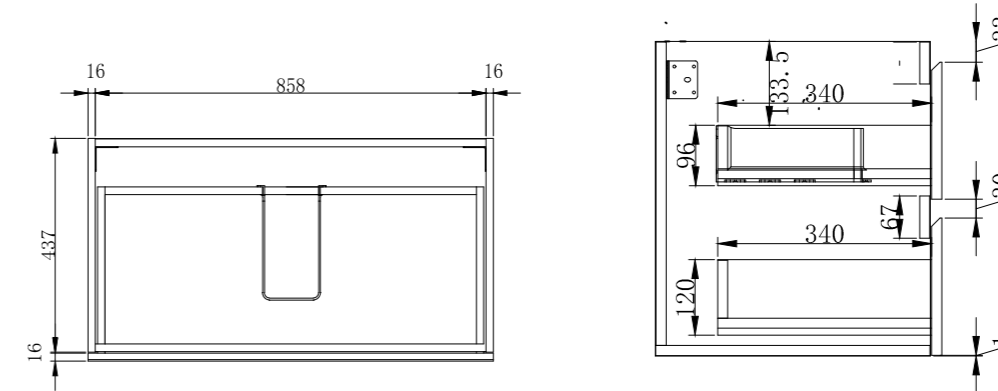

Tarnos 900.

900mm Wall Hung Vanity With Solid Surface Top

Features:

- Cabinet Manufactured from HMR E1 Board, MDF
- Autumn Harvest Oak Laminate Front and Sides
- Matte White Solid Surface Silica Free 20mm Top
- Dual Soft Close Drawers
- Graphite Interior Drawers
- Wall Mounted
- 5 Year Product Warranty
- Dimensions: 900mm x 460mm x 520mm H (inc top)

Basins not included

Vellano™
Get Inspired

Specifications

Available in:

Autumn Harvest Oak
TAR900WHOAKSS

Cleaning & Care:

- Wipe the surface gently with a clean, soft cloth to remove everyday smudges and stains. For general cleaning, use a mixture of mild dish soap and warm water and with a soft cloth for the top.
- If there are stubborn stains or grime, use a non-abrasive bathroom cleaner that is safe for the surface material. Rinse the surface thoroughly with water after using the cleaner, and dry it with a soft cloth. Avoid hot appliances on the solid surface top.
- Ensure any water on the cabinet surface is removed as soon as possible and dried with a soft cloth. Make sure the cabinet is not positioned where it is exposed to water.

While we make every effort to provide accurate specifications at the time of publication, Vellano retains the right to make modifications without prior notice. Please note that the physical color of the product may vary from the image shown. All measurements are presented in millimeters. For ceramic products, we kindly ask you to allow for a manufacturing variance of up to ±10mm. When marking up and roughing in, always refer to the physical product measurements, as technical drawings may differ from the actual physical products.