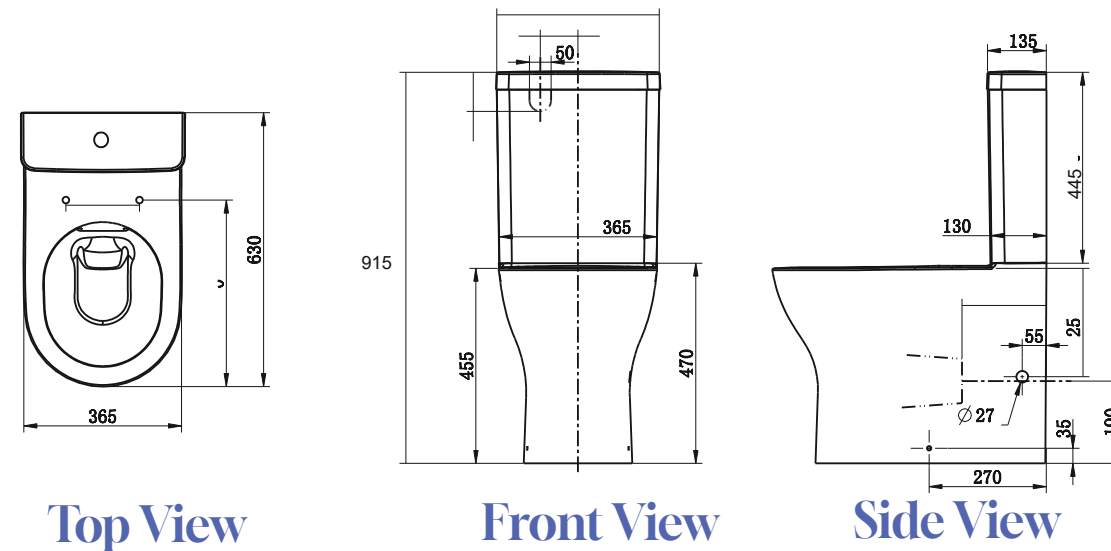

### Features:

- Manufactured from Vitreous China, Gloss White
- Rimless Flush Design Extra Height Pan
- Rectangle Chrome Buttons, UF Thick Seat
- Ambulant Compliant
- Soft Close Seat with Stainless Steel Hinges
- Rear Water Entry Standard, Set Out 90-180mm
- WELS 4 Star 3.1L AVG Flush
- 20 Year Warranty On Vitreous China
- 5 Year Warranty on Seat, 3 Years Valve

### Specifications

While we make every effort to provide accurate specifications at the time of publication, Vellano retains the right to make modifications without prior notice. Please note that the physical color of the product may vary from the image shown. All measurements are presented in millimeters. For ceramic products, we kindly ask you to allow for a manufacturing variance of up to ±10mm. When marking up and roughing in, always refer to the physical product measurements, as technical drawings may differ from the actual physical products.