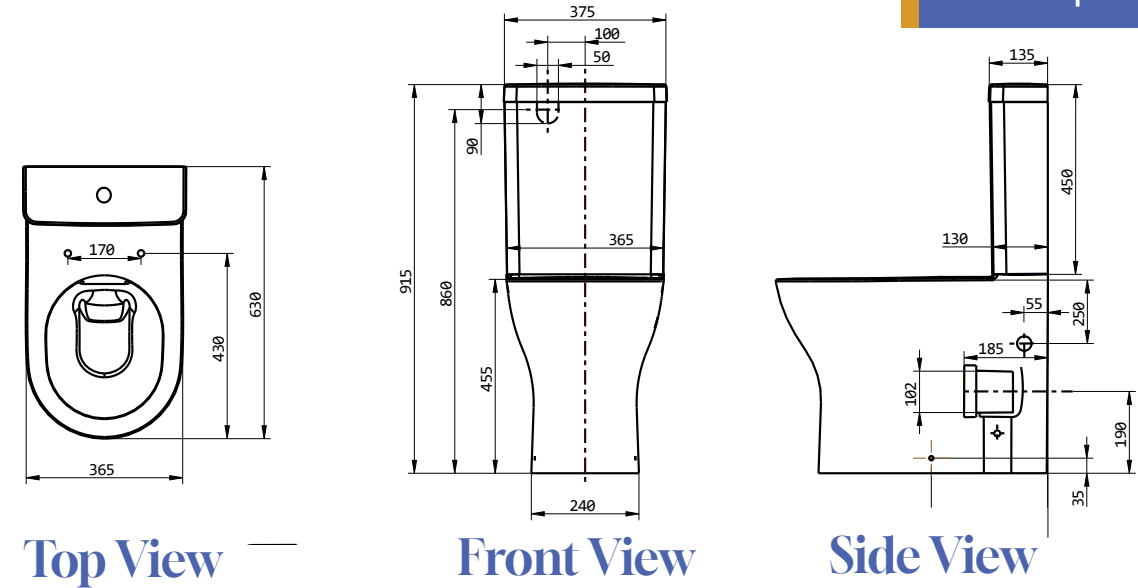

Polino.

Rimless Extra Height Wall Faced Toilet Suite

Features:

- Manufactured from Vitreous China, Gloss White
- Rimless Flush Design Extra Height Pan
- Rectangle Chrome Buttons, UF Thick Seat
- Ambulant Compliant
- Soft Close Seat with Stainless Steel Hinges
- Rear Water Entry Standard, Set Out 90-180mm
- WELS 4 Star 3.1L AVG Flush
- 20 Year Warranty On Vitreous China
- 5 Year Warranty on Seat, 3 Years Valve

Additional Items:

Specifications

Available in:

- Gloss White
  POLWFPW
  (UF Standard Seat)
- Gloss White
  POLWFPWSS
  (UF Slim Seat)

Cleaning & Care:

- Wipe the surface gently with a clean, soft cloth to remove everyday smudges and stains. For general cleaning, use a mixture of mild dish soap and warm water and with a soft cloth
- If there are stubborn stains or grime, use a non-abrasive bathroom cleaner that is safe for the surface material. Rinse the surface thoroughly with water after using the cleaner, and dry it with a soft cloth.
- Do not use abrasive cleaners on the stainless steel hinges of the toilet seat or the chrome buttons. The toilet seat can be removed by pressing the release buttons on the seat for cleaning

While we make every effort to provide accurate specifications at the time of publication, Vellano retains the right to make modifications without prior notice. Please note that the physical color of the product may vary from the image shown. All measurements are presented in millimeters. For ceramic products, we kindly ask you to allow for a manufacturing variance of up to ±10mm. When marking up and roughing in, always refer to the physical product measurements, as technical drawings may differ from the actual physical products.