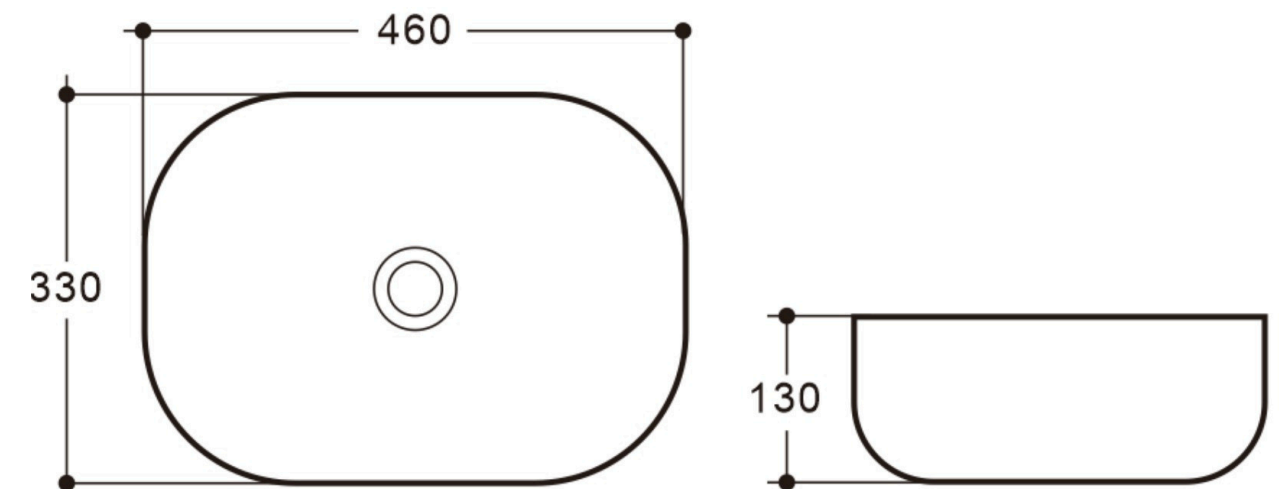

Polino 460.

Above Counter Basin

Features:

- Swivels for convenience when washing dishes
- Pin lever handle design creates a modern look
- Flexible PEX supply hoses for easy installation
- Chrome finish complements modern kitchens
- Gooseneck spout provides optimal functionality
- Manufactured from durable DZR brass for longevity
- 35mm ceramic cartridge for smooth handle control
- 15 Year Cartridge Warranty

Specifications

Additional Items:

Ubeda Pop Up Waste Chrome
UBE-CH

Ubeda Pop Up Waste Black
UBE-BL

Available in:

Gloss White
POL460AVB

Matte White
POL460AVB-MW

Matte Black
POL460AVB-MB

While we make every effort to provide accurate specifications at the time of publication, Vellano retains the right to make modifications without prior notice. Please note that the physical color of the product may vary from the image shown. All measurements are presented in millimeters. For ceramic products, we kindly ask you to allow for a manufacturing variance of up to ± 10 mm. When marking up and roughing in, always refer to the physical product measurements, as technical drawings may differ from the actual physical products.