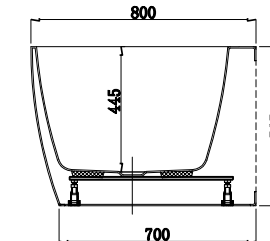

Side View

Vellano™
Get Inspired

Specifications

Available in:

Gloss White

POL1660BTWFB