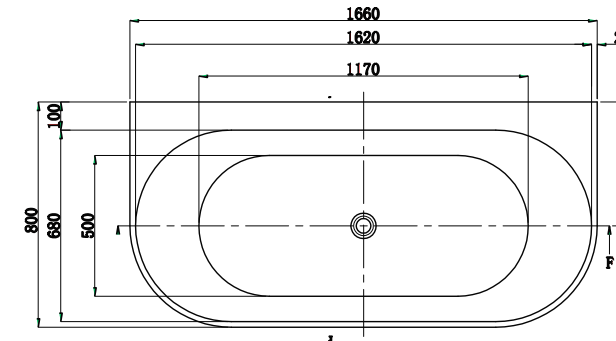

Polino 1660.

1660mm Back To Wall Freestanding Bath

Features:

- Bath manufactured from 100% Lucite Crosslinked Acrylic Sheet
- Gloss White Finish
- Ergonomic Back Rests In Each Side
- High Resistance to UV and Chemical Exposure
- Complete with Heavy Duty Robust Frame with adjustable levelling feet
- Limited long term colour fading from hot and cold water cycling over 60 degrees
- 20mm thin edge
- 25 Year Product Warranty
- Gross Weight: 52 KG
- Litre Capacity: 315L

Top View

Front View

Side View

Vellano[™]
Get Inspired

Specifications

Available in:

Gloss White

POL1660BTWFB

While we make every effort to provide accurate specifications at the time of publication, Vellano retains the right to make modifications without prior notice. Please note that the physical color of the product may vary from the image shown. All measurements are presented in millimeters. When marking up and roughing in, always refer to the physical product measurements, as technical drawings may differ from the actual physical products.