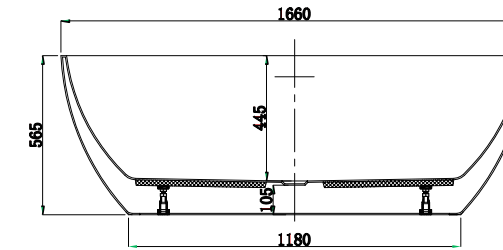

Polino 1660.

1660mm Back To Wall Freestanding Bath

Features:

- Bath manufactured from 100% Lucite Crosslinked Acrylic Sheet
- Gloss White Finish
- Ergonomic Back Rests In Each Side
- High Resistance to UV and Chemical Exposure
- Complete with Heavy Duty Robust Frame with adjustable levelling feet
- Limited long term colour fading from hot and cold water cycling over 60 degrees
- 20mm thin edge
- 25 Year Product Warranty
- Gross Weight: 52 KG
- Litre Capacity: 315L

Front View

Vellano™
Get Inspired

Specifications

Available in:

Gloss White

POL1660BTWFB

LUCITE®
The source of inspiration

Cleaning & Care:

- Wipe the surface gently with a clean, soft cloth to remove everyday smudges and stains. For general cleaning, use a mixture of mild dish soap and warm water and with a soft cloth for the top.
- If there are stubborn stains or grime, use a non-abrasive bathroom cleaner that is safe for the surface material. Rinse the surface thoroughly with water after using the cleaner, and dry it with a soft cloth.
- Do not use any alcohol or citric based cleaners on the surface. Avoid leaving any hot objects on the surface of the bath.

While we make every effort to provide accurate specifications at the time of publication, Vellano retains the right to make modifications without prior notice. Please note that the physical color of the product may vary from the image shown. All measurements are presented in millimeters. When marking up and roughing in, always refer to the physical product measurements, as technical drawings may differ from the actual physical products.