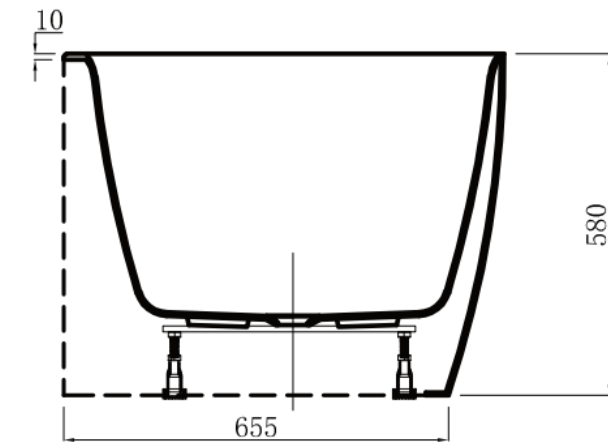

Polino 1600.

RH Corner Freestanding Bath Matte White

Features:

- Manufactured from 100% Crosslinked Matte White Acrylic Sheet for strength
- Dual Ergonomic Back Rests provide exceptional soak comfort
- 10mm slim front edge creates a minimalist, modern look
- Robust galvanised frame with adjustable feet enables straightforward installation
- UV and hot water resistant to prevent discoloration over time
- Highly resistant to chemicals and wear for long-lasting quality
- 10 Year Product Replacement Warranty for peace of mind
- Matte White finish for visual appeal
- Dimensions: 1600 x 750 x 580mm H

Backrests Included

While we make every effort to provide accurate specifications at the time of publication, Vellano retains the right to make modifications without prior notice. Please note that the physical color of the product may vary from the image shown. All measurements are presented in millimeters. For ceramic products, we kindly ask you to allow for a manufacturing variance of up to ±10mm. When marking up and roughing in, always refer to the physical product measurements, as technical drawings may differ from the actual physical products.