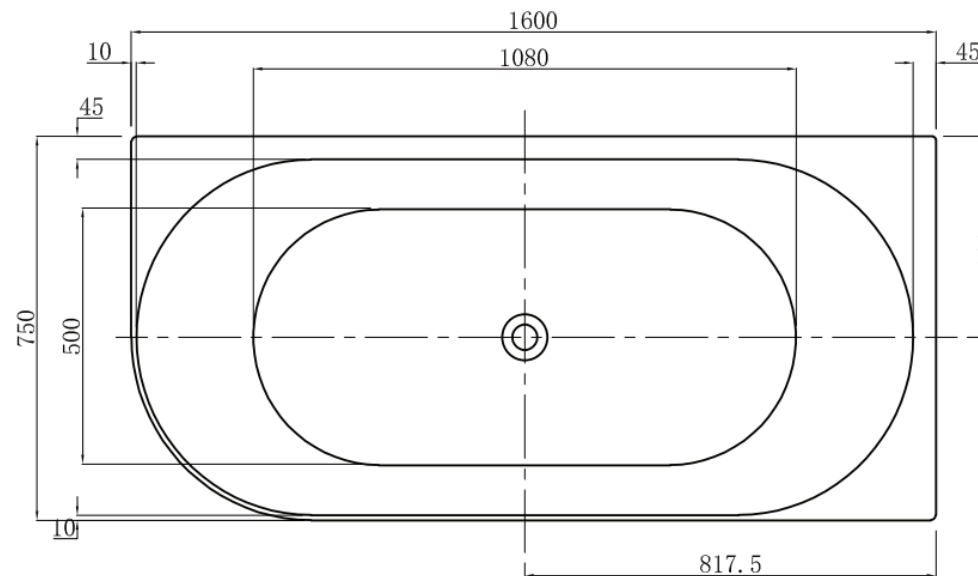

Polino 1600.

RH Corner Freestanding Bath Matte White

Features:

- Manufactured from 100% Crosslinked Matte White Acrylic Sheet for strength
- Dual Ergonomic Back Rests provide exceptional soak comfort
- 10mm slim front edge creates a minimalist, modern look
- Robust galvanised frame with adjustable feet enables straightforward installation
- UV and hot water resistant to prevent discoloration over time
- Highly resistant to chemicals and wear for long-lasting quality
- 10 Year Product Replacement Warranty for peace of mind
- Matte White finish for visual appeal
- Dimensions: 1600 x 750 x 580mm H

Backrests Included

While we make every effort to provide accurate specifications at the time of publication, Vellano retains the right to make modifications without prior notice. Please note that the physical color of the product may vary from the image shown. All measurements are presented in millimeters. For ceramic products, we kindly ask you to allow for a manufacturing variance of up to ±10mm. When marking up and roughing in, always refer to the physical product measurements, as technical drawings may differ from the actual physical products.