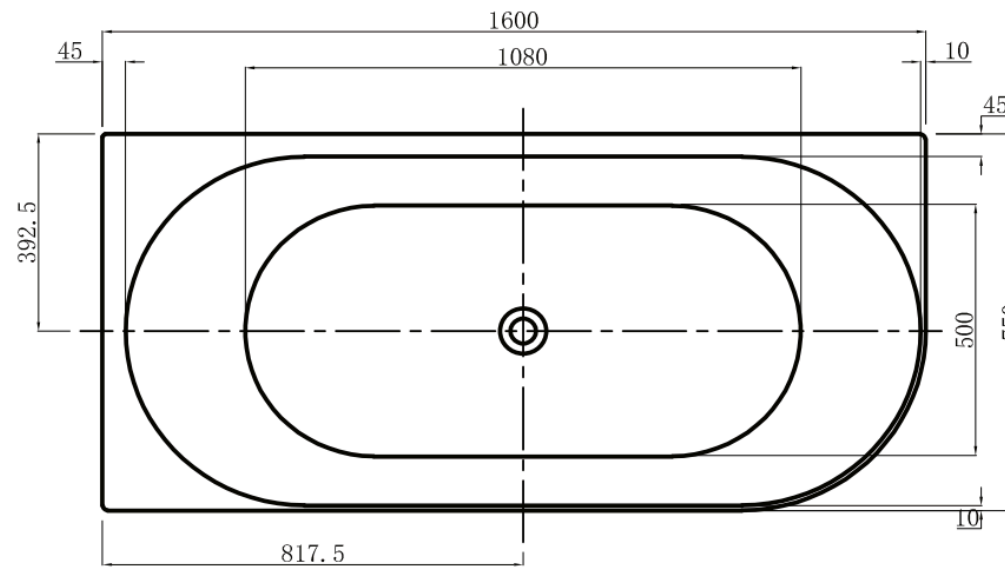

# Polino 1600.

## LH Corner Freestanding Bath Matte White

### Features:

- Manufactured from 100% Crosslinked Matte White Acrylic Sheet for strength
- Dual Ergonomic Back Rests provide exceptional soak comfort
- 10mm slim front edge creates a minimalist, modern look
- Robust galvanised frame with adjustable feet enables straightforward installation
- UV and hot water resistant to prevent discoloration over time
- Highly resistant to chemicals and wear for long-lasting quality
- 10 Year Product Replacement Warranty for peace of mind
- Matte White finish for visual appeal
- Dimensions: 1600 x 750 x 580mm H

**Backrests Included**

While we make every effort to provide accurate specifications at the time of publication, Vellano retains the right to make modifications without prior notice. Please note that the physical color of the product may vary from the image shown. All measurements are presented in millimeters. For ceramic products, we kindly ask you to allow for a manufacturing variance of up to ±10mm. When marking up and roughing in, always refer to the physical product measurements, as technical drawings may differ from the actual physical products.