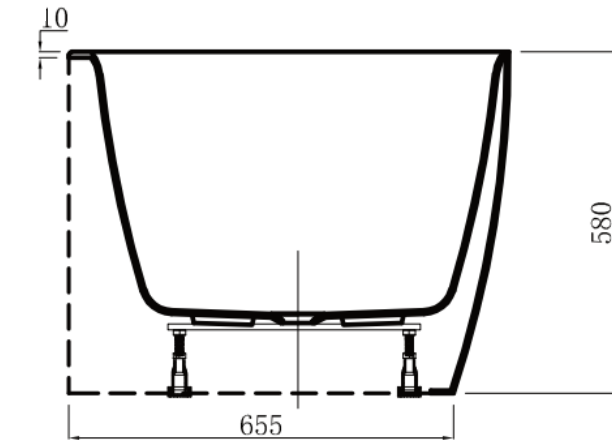

### Features:

- Manufactured from 100% Crosslinked Matte White Acrylic Sheet for strength
- Dual Ergonomic Back Rests provide exceptional soak comfort
- 10mm slim front edge creates a minimalist, modern look
- Robust galvanised frame with adjustable feet enables straightforward installation
- UV and hot water resistant to prevent discoloration over time
- Highly resistant to chemicals and wear for long-lasting quality
- 10 Year Product Replacement Warranty for peace of mind
- Matte White finish for visual appeal
- Dimensions: 1600 x 750 x 580mm H

**Backrests Included**

While we make every effort to provide accurate specifications at the time of publication, Vellano retains the right to make modifications without prior notice. Please note that the physical color of the product may vary from the image shown. All measurements are presented in millimeters. For ceramic products, we kindly ask you to allow for a manufacturing variance of up to ±10mm. When marking up and roughing in, always refer to the physical product measurements, as technical drawings may differ from the actual physical products.