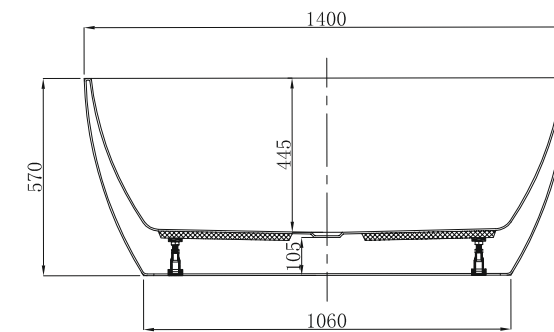

Front View

Vellano™
Get Inspired