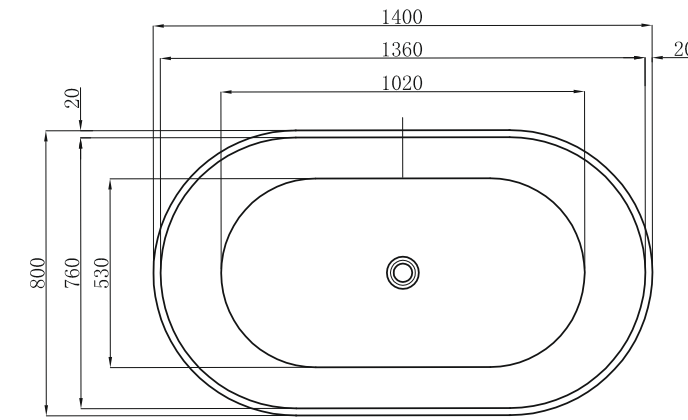

## 1400mm Freestanding Bath Matte White

### Features:

- Bath manufactured from 100% Matte White Crosslinked Acrylic Sheet
- Matte White Finish
- Resistance to UV Light
- Complete with Heavy Duty Robust Frame with adjustable levelling feet
- Limited long term colour fading from hot and cold water cycling over 60 degrees
- 20mm thin edge
- 10 Year Product Warranty
- Gross Weight: 41KG
- Litre Capacity: 238L

### Specifications

Side View