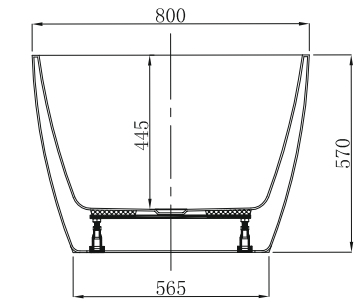

### Features:

- Bath manufactured from 100% Matte White Crosslinked Acrylic Sheet
- Matte White Finish
- Resistance to UV Light
- Complete with Heavy Duty Robust Frame with adjustable levelling feet
- Limited long term colour fading from hot and cold water cycling over 60 degrees
- 20mm thin edge
- 10 Year Product Warranty
- Gross Weight: 41KG
- Litre Capacity: 238L

### Specifications

Side View