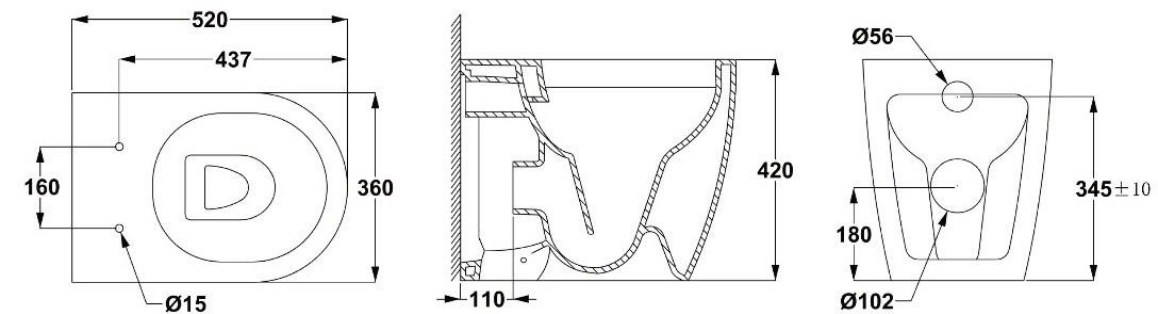

Specifications

Available in:

NOMBIWP
Gloss White UF Standard
Seat

Cleaning & Care:

- Wipe the surface gently with a clean, soft cloth to remove everyday smudges and stains. For general cleaning, use a mixture of mild dish soap and warm water and with a soft cloth
- If there are stubborn stains or grime, use a non-abrasive bathroom cleaner that is safe for the surface material. Rinse the surface thoroughly with water after using the cleaner, and dry it with a soft cloth.
- Do not use abrasive cleaners on the stainless steel hinges of the toilet seat or the chrome buttons. The toilet seat can be removed by pressing the release buttons on the seat for cleaning

While we make every effort to provide accurate specifications at the time of publication, Vellano retains the right to make modifications without prior notice. Please note that the physical color of the product may vary from the image shown. All measurements are presented in millimeters. For ceramic products, we kindly ask you to allow for a manufacturing variance of up to ± 10 mm. When marking up and roughing in, always refer to the physical product measurements, as technical drawings may differ from the actual physical products.