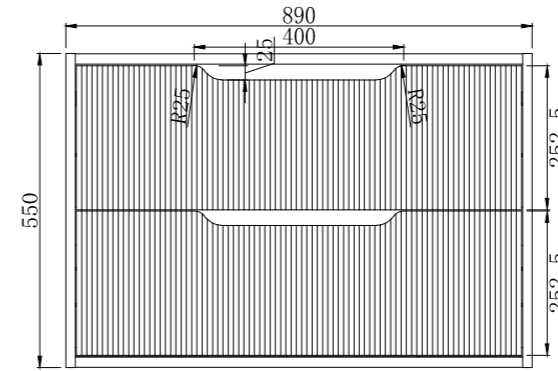

Nimis 900.

900mm Wall Hung Vanity With Solid Surface Top

Features:

- Cabinet Manufactured from HMR E1 Board, MDF
- Natural Beechwood Timber Veneer Front and Sides
- Matte White Solid Surface Silica Free 20mm Top
- Dual Soft Close Drawers
- Graphite Interior Drawers
- Wall Mounted
- 5 Year Product Warranty
- Dimensions: 900mm x 460mm x 570mm H (inc top)

Basins not included

Specifications