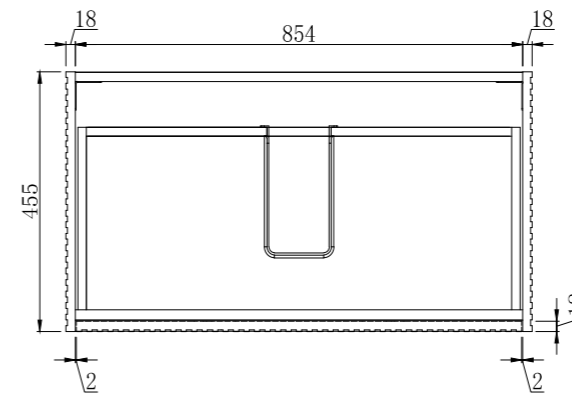

Nimis 900.

900mm Wall Hung Vanity With Solid Surface Top

Features:

- Cabinet Manufactured from HMR E1 Board, MDF
- Natural Beechwood Timber Veneer Front and Sides
- Matte White Solid Surface Silica Free 20mm Top
- Dual Soft Close Drawers
- Graphite Interior Drawers
- Wall Mounted
- 5 Year Product Warranty
- Dimensions: 900mm x 460mm x 570mm H (inc top)

Basins not included

Specifications