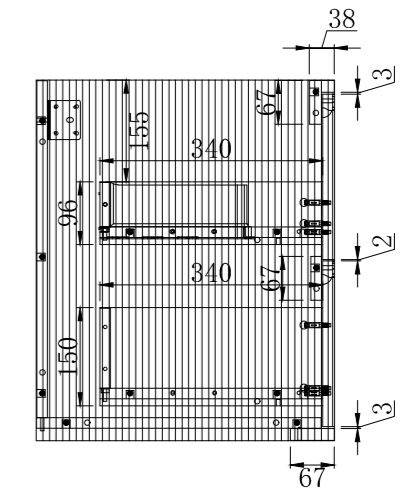

Available in:

Natural Beechwood
NIM900WHNBSS

Cleaning & Care:

- Wipe the surface gently with a clean, soft cloth to remove everyday smudges and stains. For general cleaning, use a mixture of mild dish soap and warm water and with a soft cloth for the top.
- If there are stubborn stains or grime, use a non-abrasive bathroom cleaner that is safe for the surface material. Rinse the surface thoroughly with water after using the cleaner, and dry it with a soft cloth. Avoid hot appliances on the solid surface top.
- Ensure any water on the cabinet surface is removed as soon as possible and dried with a soft cloth. Make sure the cabinet is not positioned where it is exposed to water.

While we make every effort to provide accurate specifications at the time of publication, Vellano retains the right to make modifications without prior notice. Please note that the physical color of the product may vary from the image shown. All measurements are presented in millimeters. For ceramic products, we kindly ask you to allow for a manufacturing variance of up to ± 10 mm. When marking up and roughing in, always refer to the physical product measurements, as technical drawings may differ from the actual physical products.