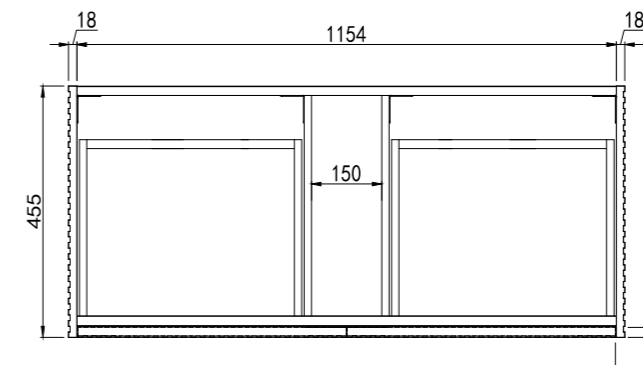

Nimis 1200.

1200mm Wall Hung Vanity With Solid Surface Top

Features:

- Cabinet Manufactured from HMR E1 Board, MDF
- Natural Beechwood Timber Veneer Front and Sides
- Matte White Solid Surface Silica Free 20mm Top
- Dual Soft Close Drawers
- Graphite Interior Drawers
- Wall Mounted
- 5 Year Product Warranty
- Dimensions: 1200mm x 460mm x 570mm H (inc top)

Basins not included

Vellano™
Get Inspired

Specifications

Available in:

Natural Beechwood
NIM1200WHNBSS

Cleaning & Care:

- Wipe the surface gently with a clean, soft cloth to remove everyday smudges and stains. For general cleaning, use a mixture of mild dish soap and warm water and with a soft cloth for the top.
- If there are stubborn stains or grime, use a non-abrasive bathroom cleaner that is safe for the surface material. Rinse the surface thoroughly with water after using the cleaner, and dry it with a soft cloth. Avoid hot appliances on the solid surface top.
- Ensure any water on the cabinet surface is removed as soon as possible and dried with a soft cloth. Make sure the cabinet is not positioned where it is exposed to water.

While we make every effort to provide accurate specifications at the time of publication, Vellano retains the right to make modifications without prior notice. Please note that the physical color of the product may vary from the image shown. All measurements are presented in millimeters. For ceramic products, we kindly ask you to allow for a manufacturing variance of up to ± 10 mm. When marking up and roughing in, always refer to the physical product measurements, as technical drawings may differ from the actual physical products.