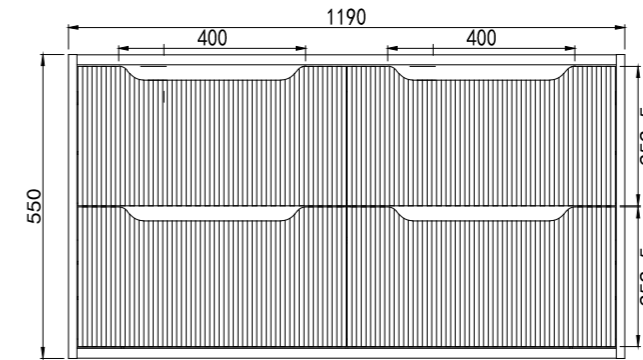

Nimis 1200.

1200mm Wall Hung Vanity With Solid Surface Top

Features:

- Cabinet Manufactured from HMR E1 Board, MDF
- Natural Beechwood Timber Veneer Front and Sides
- Matte White Solid Surface Silica Free 20mm Top
- Dual Soft Close Drawers
- Graphite Interior Drawers
- Wall Mounted
- 5 Year Product Warranty
- Dimensions: 1200mm x 460mm x 570mm H (inc top)

Basins not included

Vellano™
Get Inspired

Specifications

Available in:

Natural Beechwood
NIM1200WHNBSS

Cleaning & Care:

- Wipe the surface gently with a clean, soft cloth to remove everyday smudges and stains. For general cleaning, use a mixture of mild dish soap and warm water and with a soft cloth for the top.
- If there are stubborn stains or grime, use a non-abrasive bathroom cleaner that is safe for the surface material. Rinse the surface thoroughly with water after using the cleaner, and dry it with a soft cloth. Avoid hot appliances on the solid surface top.
- Ensure any water on the cabinet surface is removed as soon as possible and dried with a soft cloth. Make sure the cabinet is not positioned where it is exposed to water.

While we make every effort to provide accurate specifications at the time of publication, Vellano retains the right to make modifications without prior notice. Please note that the physical color of the product may vary from the image shown. All measurements are presented in millimeters. For ceramic products, we kindly ask you to allow for a manufacturing variance of up to ± 10 mm. When marking up and roughing in, always refer to the physical product measurements, as technical drawings may differ from the actual physical products.