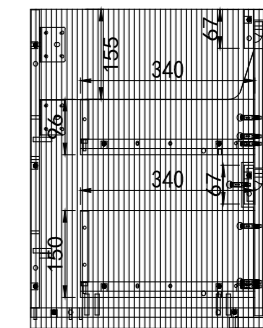

Specifications

Available in:

Natural Beechwood
NIM1200WHNBSS

Cleaning & Care:

- Wipe the surface gently with a clean, soft cloth to remove everyday smudges and stains. For general cleaning, use a mixture of mild dish soap and warm water and with a soft cloth for the top.
- If there are stubborn stains or grime, use a non-abrasive bathroom cleaner that is safe for the surface material. Rinse the surface thoroughly with water after using the cleaner, and dry it with a soft cloth. Avoid hot appliances on the solid surface top.
- Ensure any water on the cabinet surface is removed as soon as possible and dried with a soft cloth. Make sure the cabinet is not positioned where it is exposed to water.

While we make every effort to provide accurate specifications at the time of publication, Vellano retains the right to make modifications without prior notice. Please note that the physical color of the product may vary from the image shown. All measurements are presented in millimeters. For ceramic products, we kindly ask you to allow for a manufacturing variance of up to ± 10 mm. When marking up and roughing in, always refer to the physical product measurements, as technical drawings may differ from the actual physical products.