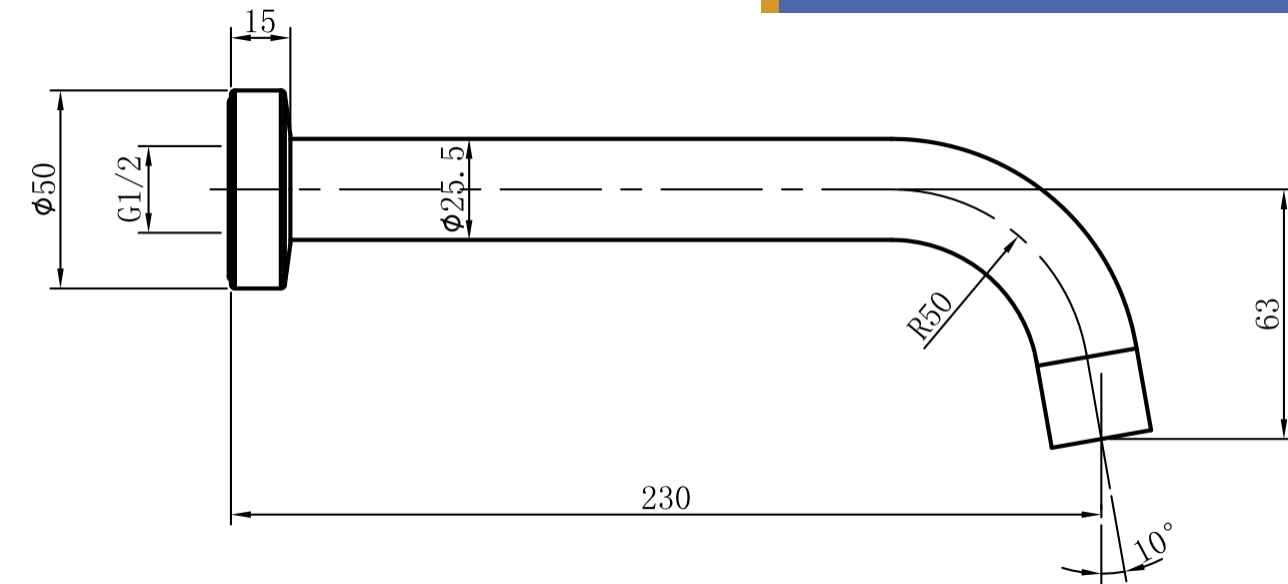

Specifications

Available in:

Chrome

MU230BBSC

Matte Black

MU230BBS-B

Cleaning & Care:

- To maintain the tapware's cleanliness, regularly clean it with clean water and a microfiber cloth.
- For coastal areas near salt water, we recommend cleaning the product 2-3 times per week.
- Avoid using harsh cleaners, creams, or citrus-based cleaners. After cleaning, dry the tapware with a clean cloth for a pristine finish.

While we make every effort to provide accurate specifications at the time of publication, Vellano retains the right to make modifications without prior notice. Please note that the physical color of the product may vary from the image shown. All measurements are presented in millimeters. For ceramic products, we kindly ask you to allow for a manufacturing variance of up to ± 10 mm. When marking up and roughing in, always refer to the physical product measurements, as technical drawings may differ from the actual physical products.