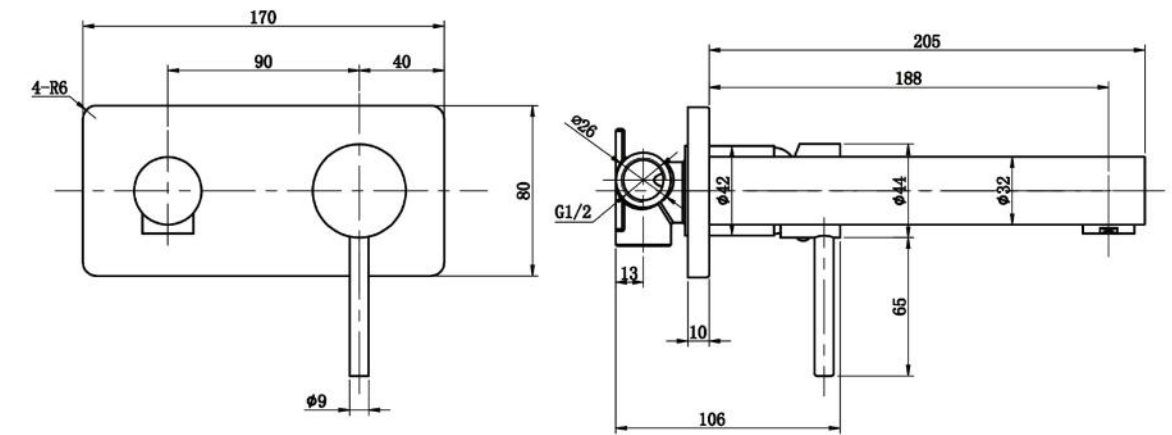

#### Features:

- Manufactured from DZR Brass
- 35mm Cartridge
- WELS 5 Star 6L/Min Flow Rate
- Rectangle Face Plate
- 205mm Length Round Spout
- 15 Year Cartridge Replacement Warranty
- 2 Year Labour Warranty

While we make every effort to provide accurate specifications at the time of publication, Vellano retains the right to make modifications without prior notice. Please note that the physical color of the product may vary from the image shown. All measurements are presented in millimeters. When marking up and roughing in, always refer to the physical product measurements, as technical drawings may differ from the actual physical products.