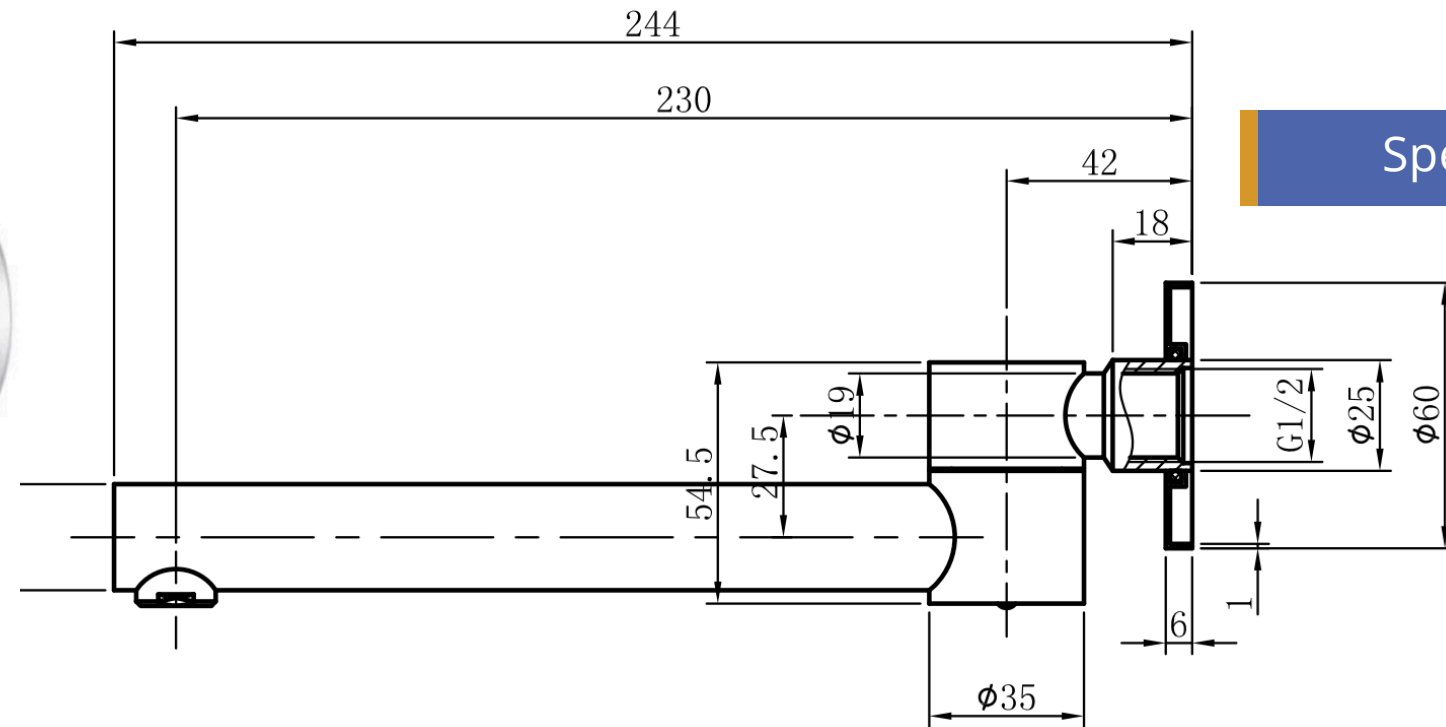

Murcia.

Round Straight 230mm Bath Spout

Features:

- Straight spout length 230mm Brass Construction
- Suitable for Bath & Laundry
- Cartridge: 35mm Ceramic
- Chrome finish

Vellano™
Get Inspired

Specifications

While we make every effort to provide accurate specifications at the time of publication, Vellano retains the right to make modifications without prior notice. Please note that the physical color of the product may vary from the image shown. All measurements are presented in millimeters. For ceramic products, we kindly ask you to allow for a manufacturing variance of up to ± 10 mm. When marking up and roughing in, always refer to the physical product measurements, as technical drawings may differ from the actual physical products.