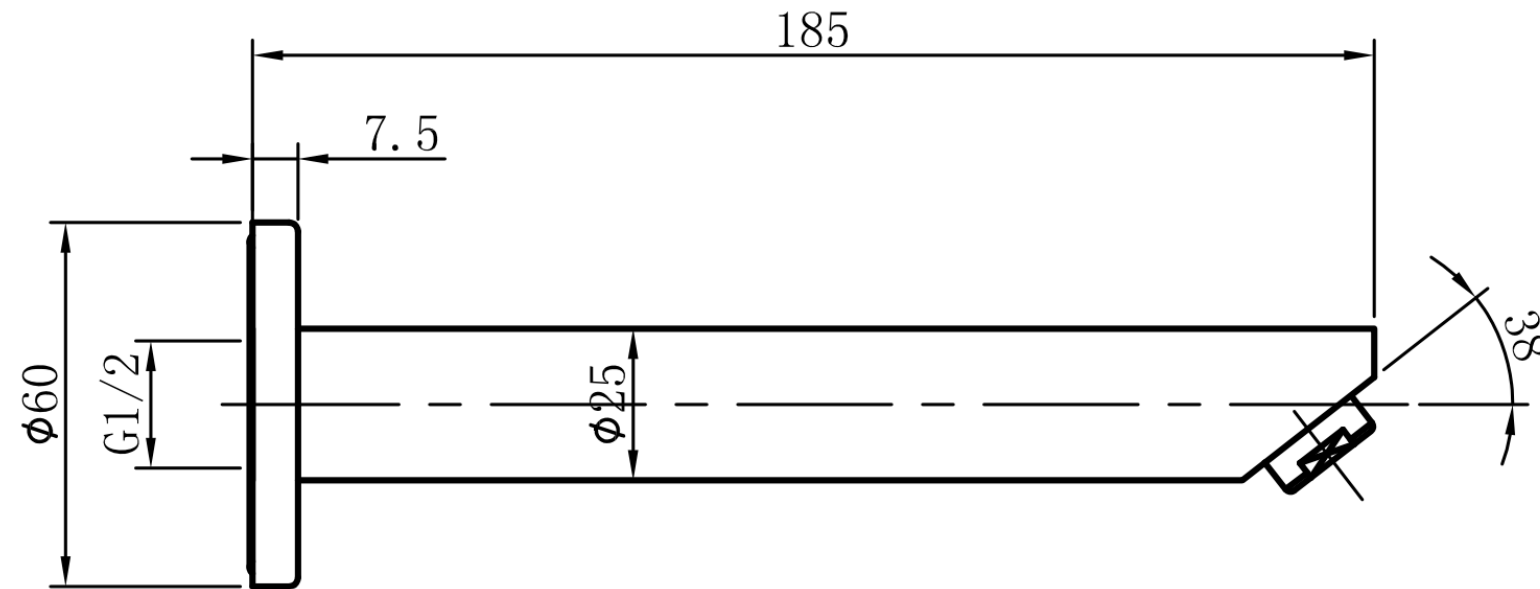

Murcia.

Round Straight 185mm Bath Spout

Features:

- Straight spout length 185mm Brass Construction
- Chrome finish
- Suitable for Bath & Laundry

Vellano™
Get Inspired

Specifications

Available in:

Chrome

While we make every effort to provide accurate specifications at the time of publication, Vellano retains the right to make modifications without prior notice. Please note that the physical color of the product may vary from the image shown. All measurements are presented in millimeters. For ceramic products, we kindly ask you to allow for a manufacturing variance of up to ± 10 mm. When marking up and roughing in, always refer to the physical product measurements, as technical drawings may differ from the actual physical products.