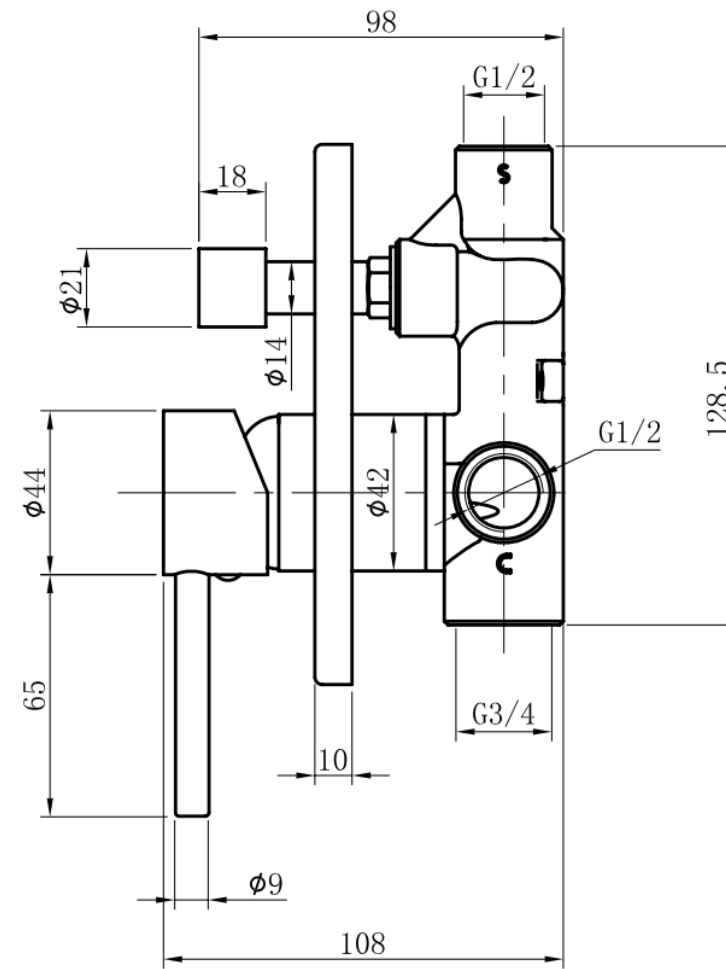

## Round Pin Lever Shower Diverter mixer Chrome

### Features:

- Chrome finish complements modern bathroom
- Manufactured from durable DZR brass for longevity
- 35mm ceramic cartridge for smooth handle control
- 145mm DIA Face Plate
- Size: 145 x 108 mm

While we make every effort to provide accurate specifications at the time of publication, Vellano retains the right to make modifications without prior notice. Please note that the physical color of the product may vary from the image shown. All measurements are presented in millimeters. For ceramic products, we kindly ask you to allow for a manufacturing variance of up to  $\pm 10$ mm. When marking up and roughing in, always refer to the physical product measurements, as technical drawings may differ from the actual physical products.