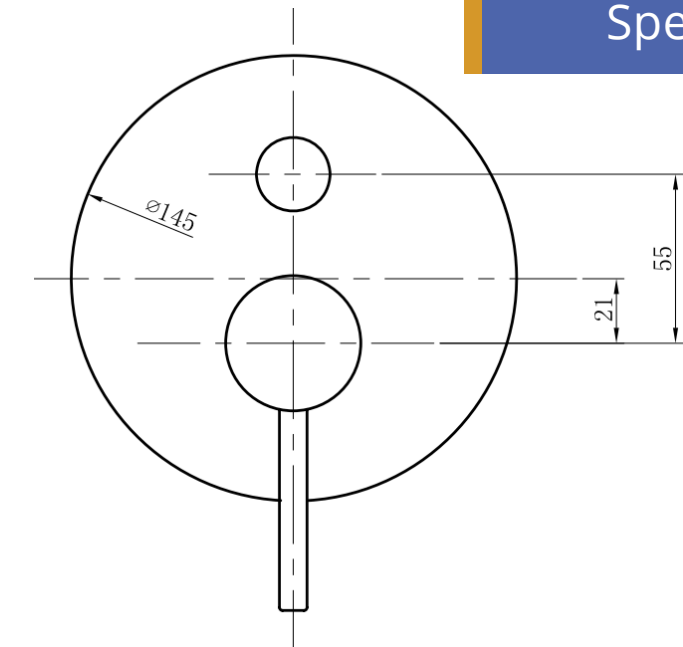

## Round Pin Lever Shower Diverter mixer Chrome

### Features:

- Chrome finish complements modern bathroom
- Manufactured from durable DZR brass for longevity
- 35mm ceramic cartridge for smooth handle control
- 145mm DIA Face Plate
- Size: 145 x 108 mm

While we make every effort to provide accurate specifications at the time of publication, Vellano retains the right to make modifications without prior notice. Please note that the physical color of the product may vary from the image shown. All measurements are presented in millimeters. For ceramic products, we kindly ask you to allow for a manufacturing variance of up to  $\pm 10$ mm. When marking up and roughing in, always refer to the physical product measurements, as technical drawings may differ from the actual physical products.