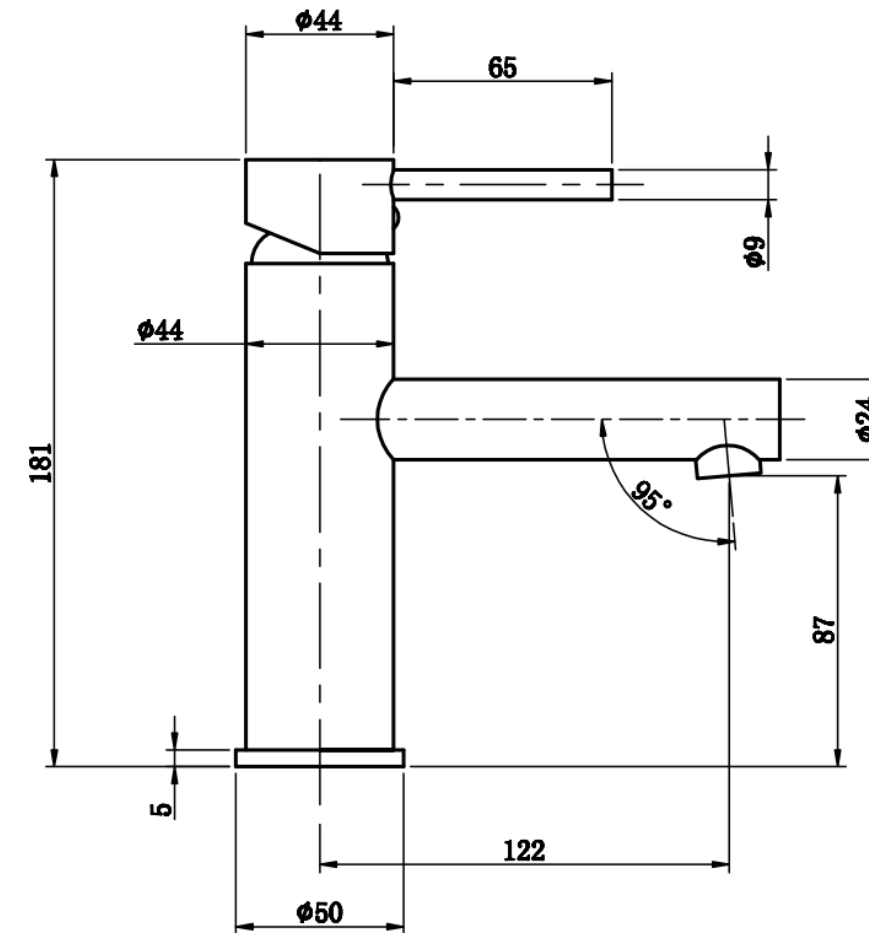

## Round Pin Lever Basin Mixer

### Features:

- Manufactured from durable DZR brass for longevity
- Pin lever handle design creates a modern look
- Flexible PEX supply hoses for easy installation
- Chrome finish complements modern kitchens
- 35mm ceramic cartridge for smooth handle control
- WELS 5 Star 5.5L / Min
- Size: 180 x 122 mm

While we make every effort to provide accurate specifications at the time of publication, Vellano retains the right to make modifications without prior notice. Please note that the physical color of the product may vary from the image shown. All measurements are presented in millimeters. For ceramic products, we kindly ask you to allow for a manufacturing variance of up to  $\pm 10$ mm. When marking up and roughing in, always refer to the physical product measurements, as technical drawings may differ from the actual physical products.