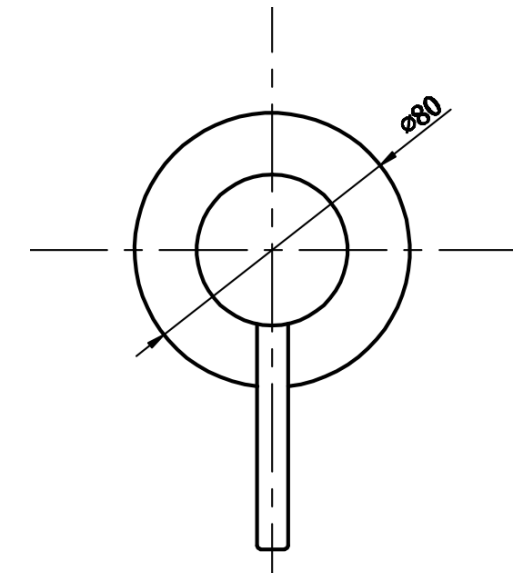

Specifications

Available in:

Chrome
MUWAC

Matte Black
MUWA-BL

Cleaning & Care:

- To maintain the tapware's cleanliness, regularly clean it with clean water and a microfiber cloth.
- For coastal areas near salt water, we recommend cleaning the product 2-3 times per week.
- Avoid using harsh cleaners, creams, or citrus-based cleaners. After cleaning, dry the tapware with a clean cloth for a pristine finish.

While we make every effort to provide accurate specifications at the time of publication, Vellano retains the right to make modifications without prior notice. Please note that the physical color of the product may vary from the image shown. All measurements are presented in millimeters. For ceramic products, we kindly ask you to allow for a manufacturing variance of up to ± 10 mm. When marking up and roughing in, always refer to the physical product measurements, as technical drawings may differ from the actual physical products.