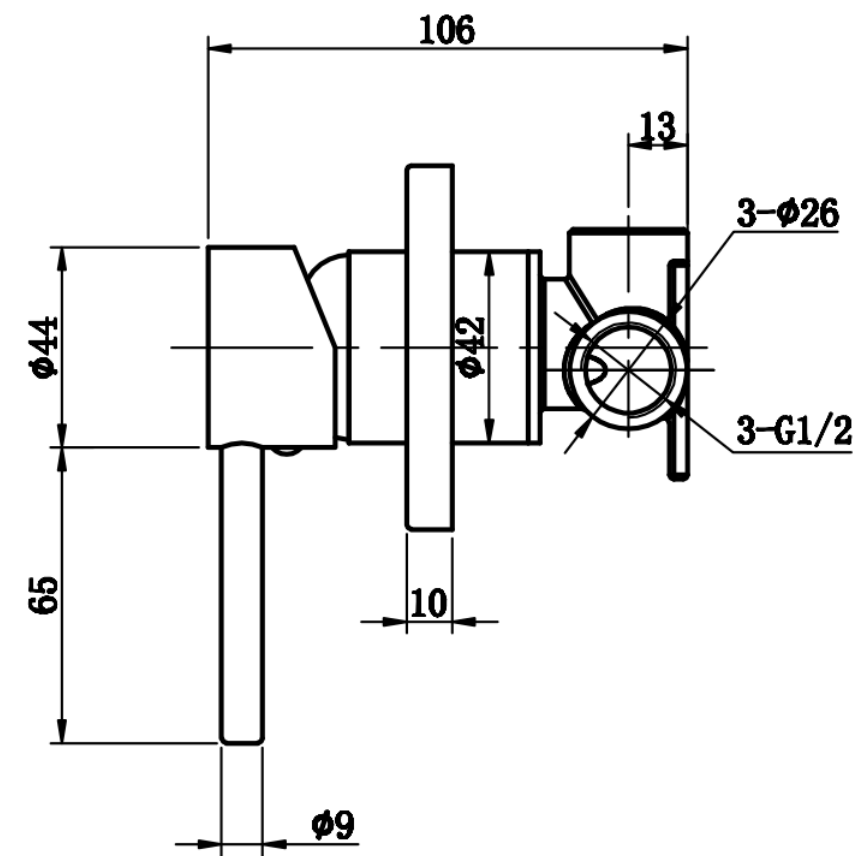

Murcia.

Pin Lever Wall Mixer

Features:

- Chrome finish complements modern bathroom
- Manufactured from durable DZR brass for longevity
- 35mm ceramic cartridge for smooth handle control
- 90mm DIA Face Plate
- Size: 65 x 106 mm

While we make every effort to provide accurate specifications at the time of publication, Vellano retains the right to make modifications without prior notice. Please note that the physical color of the product may vary from the image shown. All measurements are presented in millimeters. For ceramic products, we kindly ask you to allow for a manufacturing variance of up to ± 10 mm. When marking up and roughing in, always refer to the physical product measurements, as technical drawings may differ from the actual physical products.