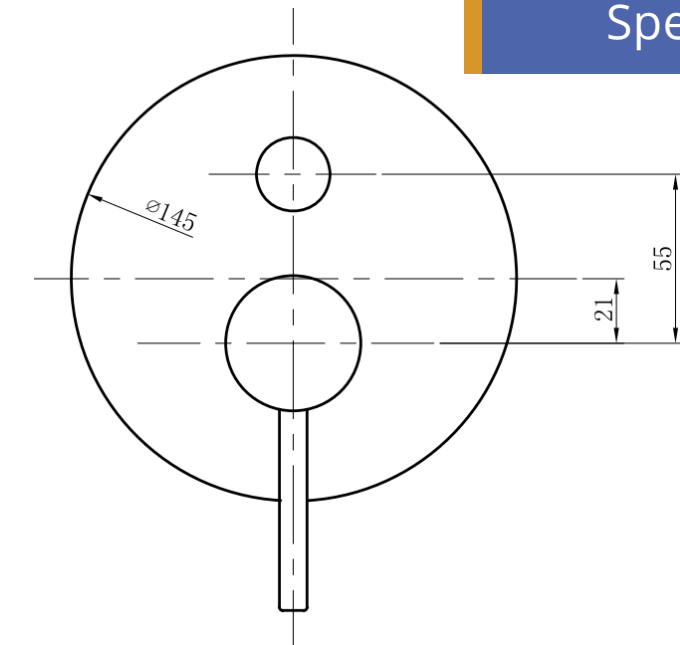

Murcia.

Round Pin Lever Shower Diverter mixer Black

Features:

- Black Matte finish complements modern bathroom
- Manufactured from durable DZR brass for longevity
- 35mm ceramic cartridge for smooth handle control
- 145mm DIA Face Plate
- Size: 145 x 108 mm

While we make every effort to provide accurate specifications at the time of publication, Vellano retains the right to make modifications without prior notice. Please note that the physical color of the product may vary from the image shown. All measurements are presented in millimeters. For ceramic products, we kindly ask you to allow for a manufacturing variance of up to ±10mm. When marking up and roughing in, always refer to the physical product measurements, as technical drawings may differ from the actual physical products.