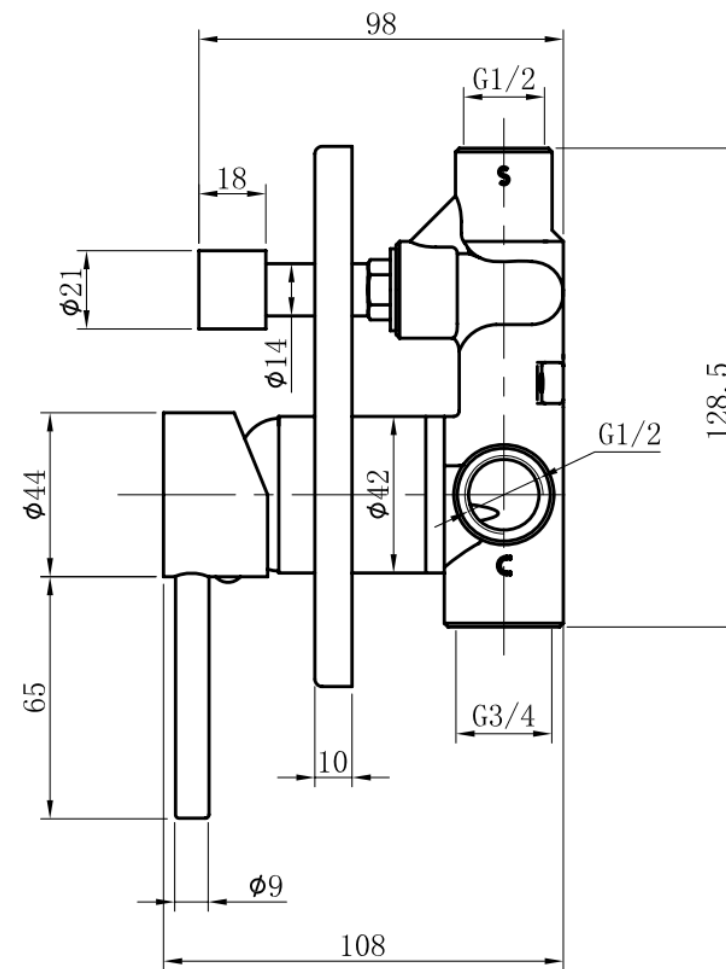

Murcia.

Round Pin Lever Shower Diverter mixer Black

Features:

- Black Matte finish complements modern bathroom
- Manufactured from durable DZR brass for longevity
- 35mm ceramic cartridge for smooth handle control
- 145mm DIA Face Plate
- Size: 145 x 108 mm

While we make every effort to provide accurate specifications at the time of publication, Vellano retains the right to make modifications without prior notice. Please note that the physical color of the product may vary from the image shown. All measurements are presented in millimeters. For ceramic products, we kindly ask you to allow for a manufacturing variance of up to ±10mm. When marking up and roughing in, always refer to the physical product measurements, as technical drawings may differ from the actual physical products.