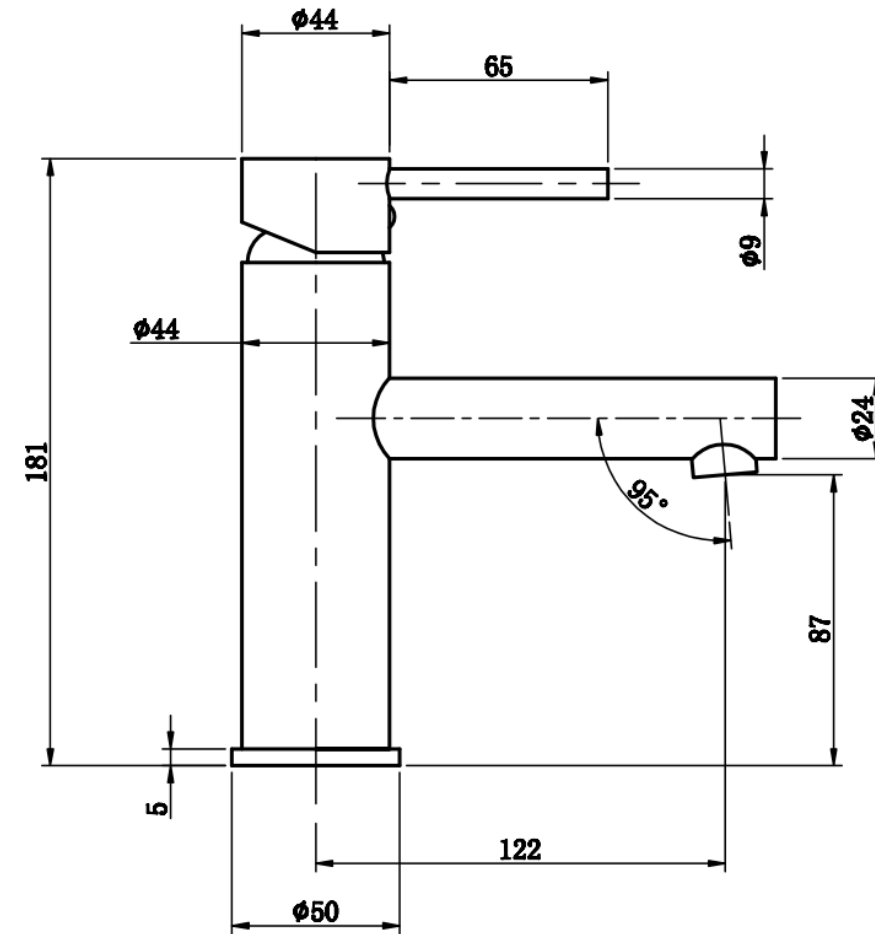

## Round Pin Lever Basin Mixer

### Features:

- Manufactured from durable DZR brass for longevity
- Pin lever handle design creates a modern look
- Flexible PEX supply hoses for easy installation
- Black Matte finish complements modern kitchens
- 35mm ceramic cartridge for smooth handle control
- WELS 5 Star 5.5L / Min
- Size: 181 x 122 mm

While we make every effort to provide accurate specifications at the time of publication, Vellano retains the right to make modifications without prior notice. Please note that the physical color of the product may vary from the image shown. All measurements are presented in millimeters. For ceramic products, we kindly ask you to allow for a manufacturing variance of up to  $\pm 10$ mm. When marking up and roughing in, always refer to the physical product measurements, as technical drawings may differ from the actual physical products.