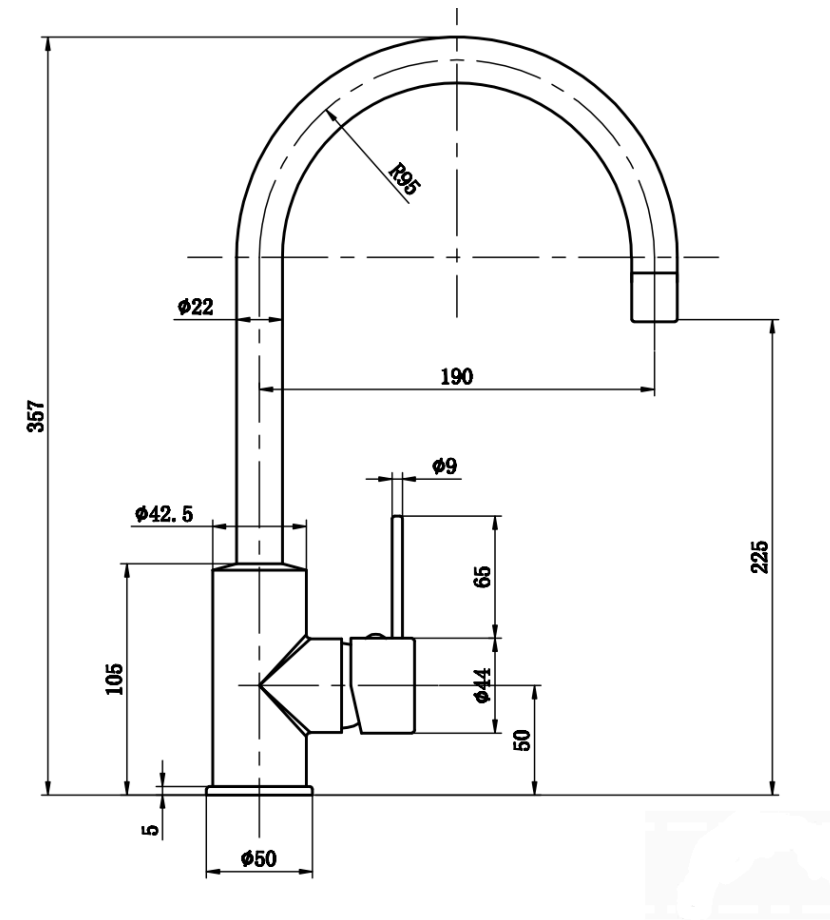

Murcia.

Gooseneck Sink Mixer Black

Features:

- Manufactured from durable DZR brass for longevity
- 35mm ceramic cartridge for smooth handle control
- Gooseneck spout provides optimal functionality
- Swivels for convenience when washing dishes
- Pin lever handle design creates a modern look
- Flexible PEX supply hoses for easy installation
- Matte black finish complements modern kitchens
- 15 Year Cartridge Warranty
- WELS 4 Star 6.5L / Min
- Size: 360 x 190 mm

While we make every effort to provide accurate specifications at the time of publication, Vellano retains the right to make modifications without prior notice. Please note that the physical color of the product may vary from the image shown. All measurements are presented in millimeters. For ceramic products, we kindly ask you to allow for a manufacturing variance of up to ±10mm. When marking up and roughing in, always refer to the physical product measurements, as technical drawings may differ from the actual physical products.