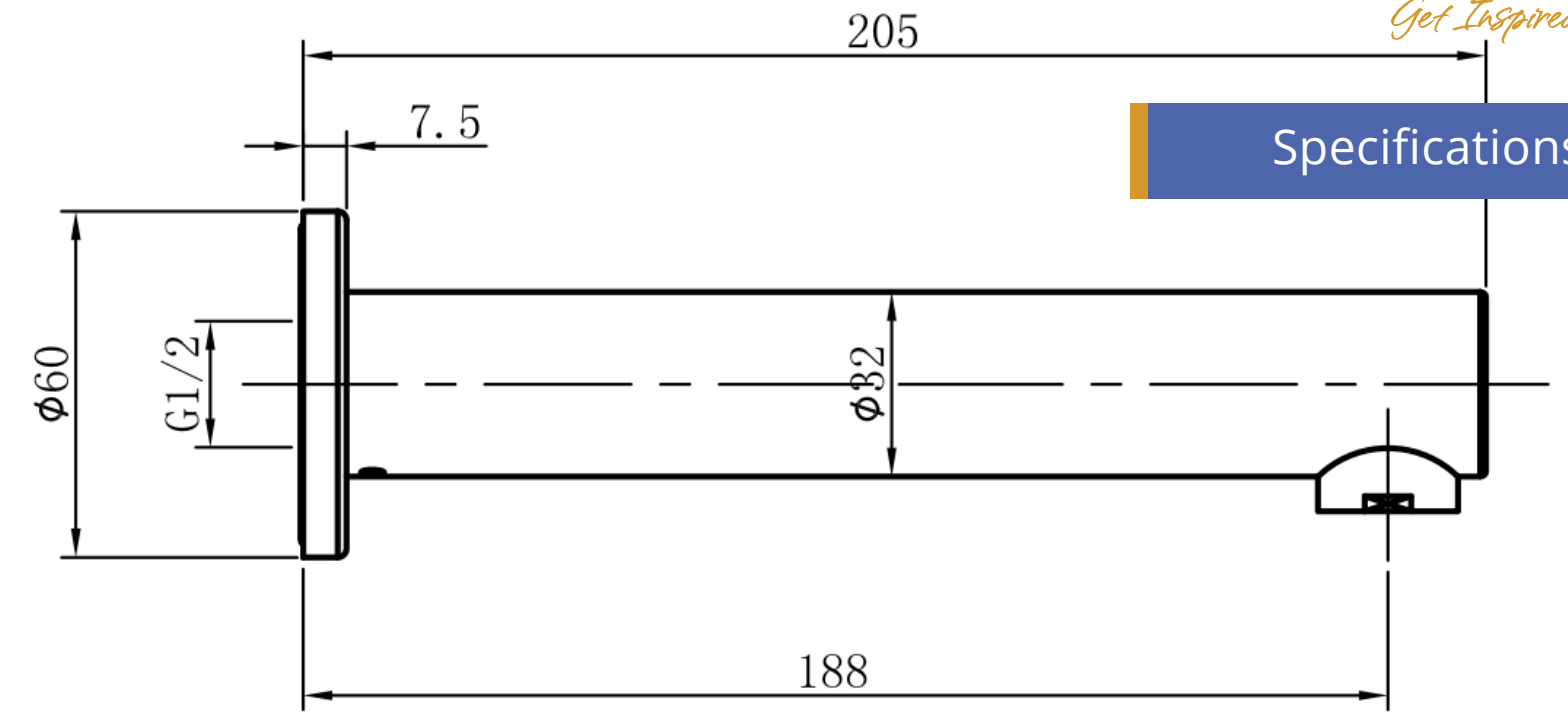

Murcia.

200mm Bath Spout Chrome

Features:

- Dezincification Resistant (DZR Brass)
- Chrome or Matt Black finish
- Suitable for Kitchen & Laundry
- Comes in Matte Black & Chrome

Vellano™
Get Inspired

Available in:

While we make every effort to provide accurate specifications at the time of publication, Vellano retains the right to make modifications without prior notice. Please note that the physical color of the product may vary from the image shown. All measurements are presented in millimeters. For ceramic products, we kindly ask you to allow for a manufacturing variance of up to ± 10 mm. When marking up and roughing in, always refer to the physical product measurements, as technical drawings may differ from the actual physical products.