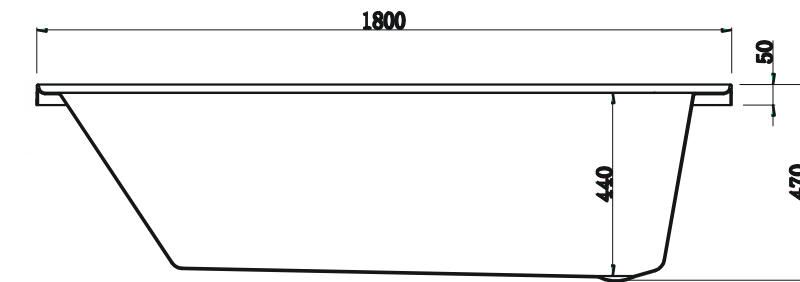

## Drop In Bath

### Features:

- Bath manufactured from 100% Lucite® Crosslinked Acrylic Sheet
- Gloss White Finish
- High Resistance to UV and Chemical Exposure
- 4 Sided Tile Flange for installing into wall
- Limited long term colour fading from hot and cold water cycling over 60 degrees
- 25 Year Product Warranty
- Gross Weight: 27KG
- Litre Capacity: 297L