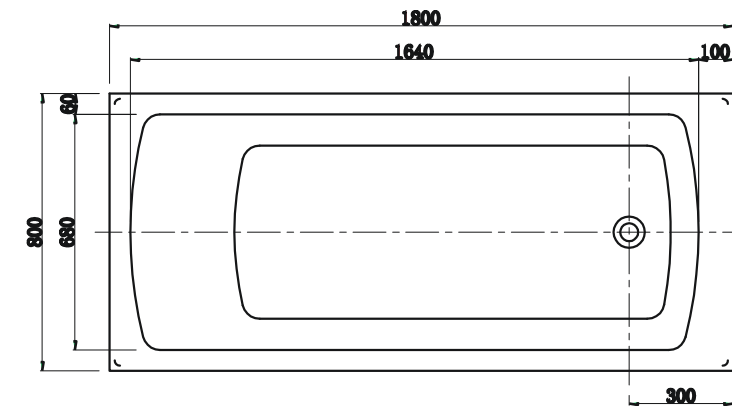

## Drop In Bath

### Features:

- Bath manufactured from 100% Lucite® Crosslinked Acrylic Sheet
- Gloss White Finish
- High Resistance to UV and Chemical Exposure
- 4 Sided Tile Flange for installing into wall
- Limited long term colour fading from hot and cold water cycling over 60 degrees
- 25 Year Product Warranty
- Gross Weight: 27KG
- Litre Capacity: 297L