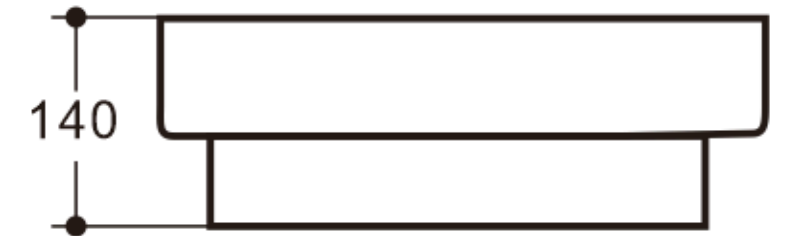

## Semi Inset Basin Gloss White

### Features:

- 420L x 420W x 120H
- Vitreous China 1 TH
- Gloss White finish
- 60mm lip above bench top
- Suitable for mirror installation
- 32mm overflow waste required

**Vellano**<sup>™</sup>  
*Get Inspired*

While we make every effort to provide accurate specifications at the time of publication, Vellano retains the right to make modifications without prior notice. Please note that the physical color of the product may vary from the image shown. All measurements are presented in millimeters. For ceramic products, we kindly ask you to allow for a manufacturing variance of up to ±10mm. When marking up and roughing in, always refer to the physical product measurements, as technical drawings may differ from the actual physical products.