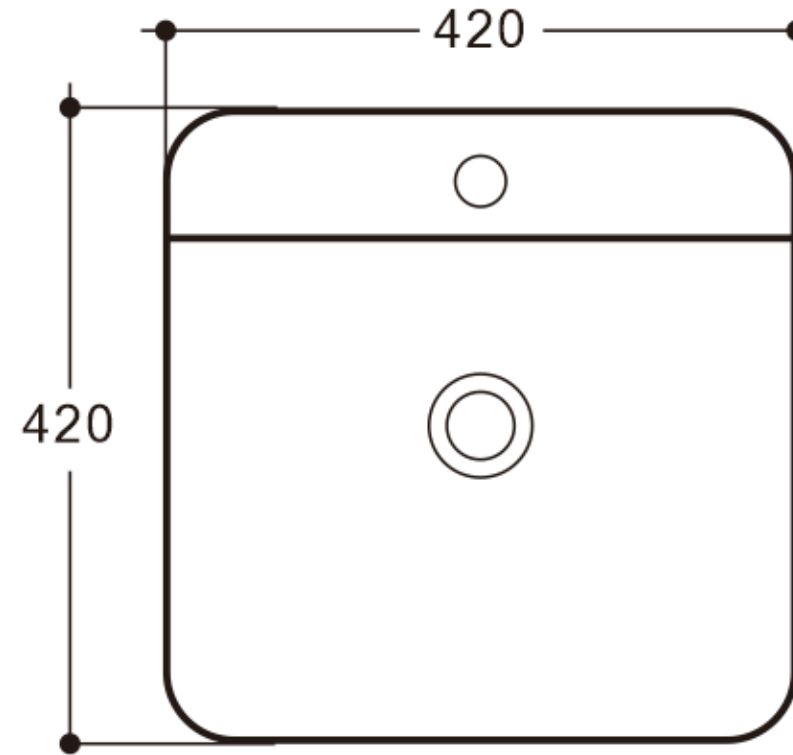

### Features:

- 420L x 420W x 120H
- Vitreous China 1 TH
- Gloss White finish
- 60mm lip above bench top
- Suitable for mirror installation
- 32mm overflow waste required

**Vellano**<sup>™</sup>  
*Get Inspired*

While we make every effort to provide accurate specifications at the time of publication, Vellano retains the right to make modifications without prior notice. Please note that the physical color of the product may vary from the image shown. All measurements are presented in millimeters. For ceramic products, we kindly ask you to allow for a manufacturing variance of up to ±10mm. When marking up and roughing in, always refer to the physical product measurements, as technical drawings may differ from the actual physical products.