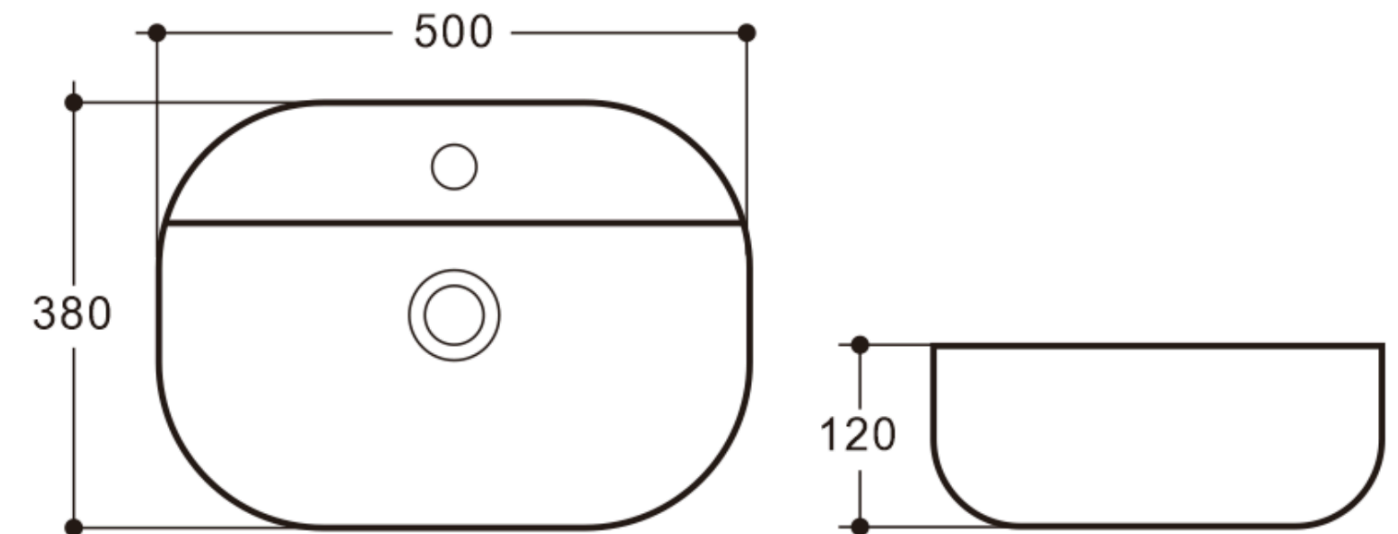

Muccia 500.

Semi Inset Above Counter White

Specifications

Features:

- 500 × 380 × 120 mm
- Above Counter Basin
- Vitreous China
- Gloss White finish
- Suitable for mirror installation
- 32mm overflow waste required

While we make every effort to provide accurate specifications at the time of publication, Vellano retains the right to make modifications without prior notice. Please note that the physical color of the product may vary from the image shown. All measurements are presented in millimeters. For ceramic products, we kindly ask you to allow for a manufacturing variance of up to ±10mm. When marking up and roughing in, always refer to the physical product measurements, as technical drawings may differ from the actual physical products.