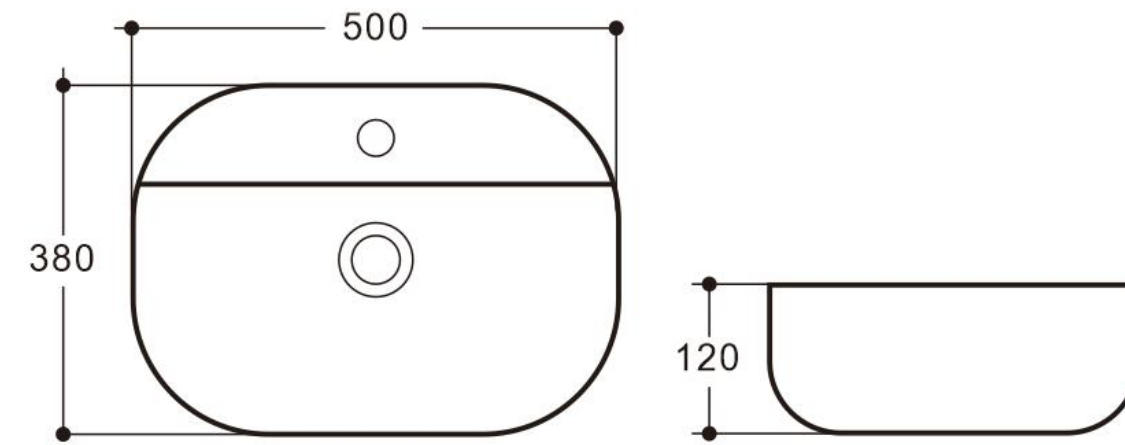

Muccia 500.

Above Counter Basin

Specifications

Features:

- Manufactured from Vitreous China
- Soft Round Rectangle Above Counter Basin
- Suits Basin Mixers
- One Taphole or Overflow
- 32mm Waste Not Included
- 5 Year Product Replacement Warranty

While we make every effort to provide accurate specifications at the time of publication, Vellano retains the right to make modifications without prior notice. Please note that the physical color of the product may vary from the image shown. All measurements are presented in millimeters. For ceramic products, we kindly ask you to allow for a manufacturing variance of up to ± 10 mm. When marking up and roughing in, always refer to the physical product measurements, as technical drawings may differ from the actual physical products.