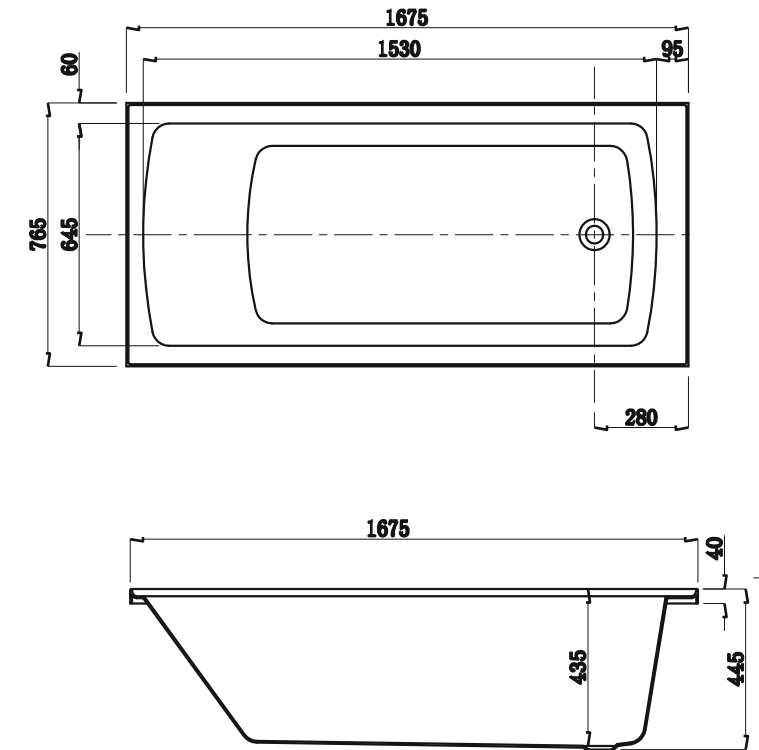

## Drop In Bath

### Features:

- Bath manufactured from 100% Lucite® Crosslinked Acrylic Sheet
- Gloss White Finish
- High Resistance to UV and Chemical Exposure
- 4 Sided Tile Flange for installing into wall
- Limited long term colour fading from hot and cold water cycling over 60 degrees
- 25 Year Product Warranty
- Gross Weight: 23KG
- Litre Capacity: 267L