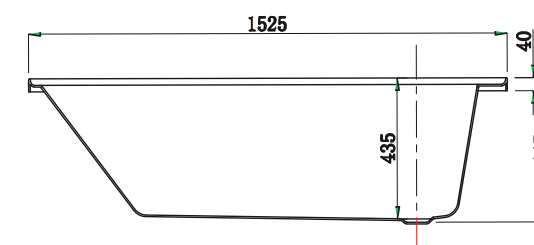

Muccia 1525.

Drop In Bath

Features:

- Bath manufactured from 100% Lucite® Crosslinked Acrylic Sheet
- Gloss White Finish
- High Resistance to UV and Chemical Exposure
- 4 Sided Tile Flange for installing into wall
- Limited long term colour fading from hot and cold water cycling over 60 degrees
- 25 Year Product Warranty
- Gross Weight: 20KG
- Litre Capacity: 237L

Vellano[™]
Get Inspired

Specifications

Other Items:

Muccia 1675mm Drop In Bath [MUC1675DB](#)

Muccia 1800mm Drop In Bath [MUC1800DB](#)

Available in:

Gloss White
[MUC1525DB](#)

LUCITE[®]
The source of inspiration

While we make every effort to provide accurate specifications at the time of publication, Vellano retains the right to make modifications without prior notice. Please note that the physical color of the product may vary from the image shown. All measurements are presented in millimeters. For acrylic products, we kindly ask you to allow for a manufacturing variance of up to ±2mm. When marking up and roughing in, always refer to the physical product measurements, as technical drawings may differ from the actual physical products.