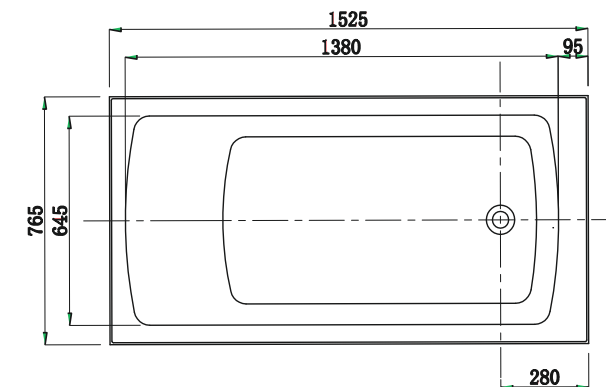

Muccia 1525.

Drop In Bath

Features:

- Bath manufactured from 100% Lucite® Crosslinked Acrylic Sheet
- Gloss White Finish
- High Resistance to UV and Chemical Exposure
- 4 Sided Tile Flange for installing into wall
- Limited long term colour fading from hot and cold water cycling over 60 degrees
- 25 Year Product Warranty
- Gross Weight: 20KG
- Litre Capacity: 237L

Vellano[™]
Get Inspired

Specifications

Other Items:

Muccia 1675mm Drop In Bath [MUC1675DB](#)

Muccia 1800mm Drop In Bath [MUC1800DB](#)

Available in:

Gloss White
[MUC1525DB](#)

LUCITE[®]
The source of inspiration

While we make every effort to provide accurate specifications at the time of publication, Vellano retains the right to make modifications without prior notice. Please note that the physical color of the product may vary from the image shown. All measurements are presented in millimeters. For acrylic products, we kindly ask you to allow for a manufacturing variance of up to ±2mm. When marking up and roughing in, always refer to the physical product measurements, as technical drawings may differ from the actual physical products.