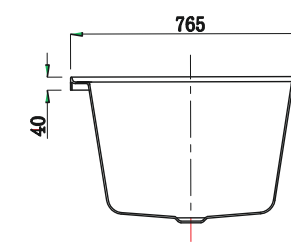

Muccia 1525.

Drop In Bath

Features:

- Bath manufactured from 100% Lucite® Crosslinked Acrylic Sheet
- Gloss White Finish
- High Resistance to UV and Chemical Exposure
- 4 Sided Tile Flange for installing into wall
- Limited long term colour fading from hot and cold water cycling over 60 degrees
- 25 Year Product Warranty
- Gross Weight: 20KG
- Litre Capacity: 237L

Vellano[™]
Get Inspired

Specifications

Other Items:

Muccia 1675mm Drop In Bath [MUC1675DB](#)

Muccia 1800mm Drop In Bath [MUC1800DB](#)

Available in:

Gloss White
[MUC1525DB](#)

LUCITE[®]
The source of inspiration

While we make every effort to provide accurate specifications at the time of publication, Vellano retains the right to make modifications without prior notice. Please note that the physical color of the product may vary from the image shown. All measurements are presented in millimeters. For acrylic products, we kindly ask you to allow for a manufacturing variance of up to ±2mm. When marking up and roughing in, always refer to the physical product measurements, as technical drawings may differ from the actual physical products.